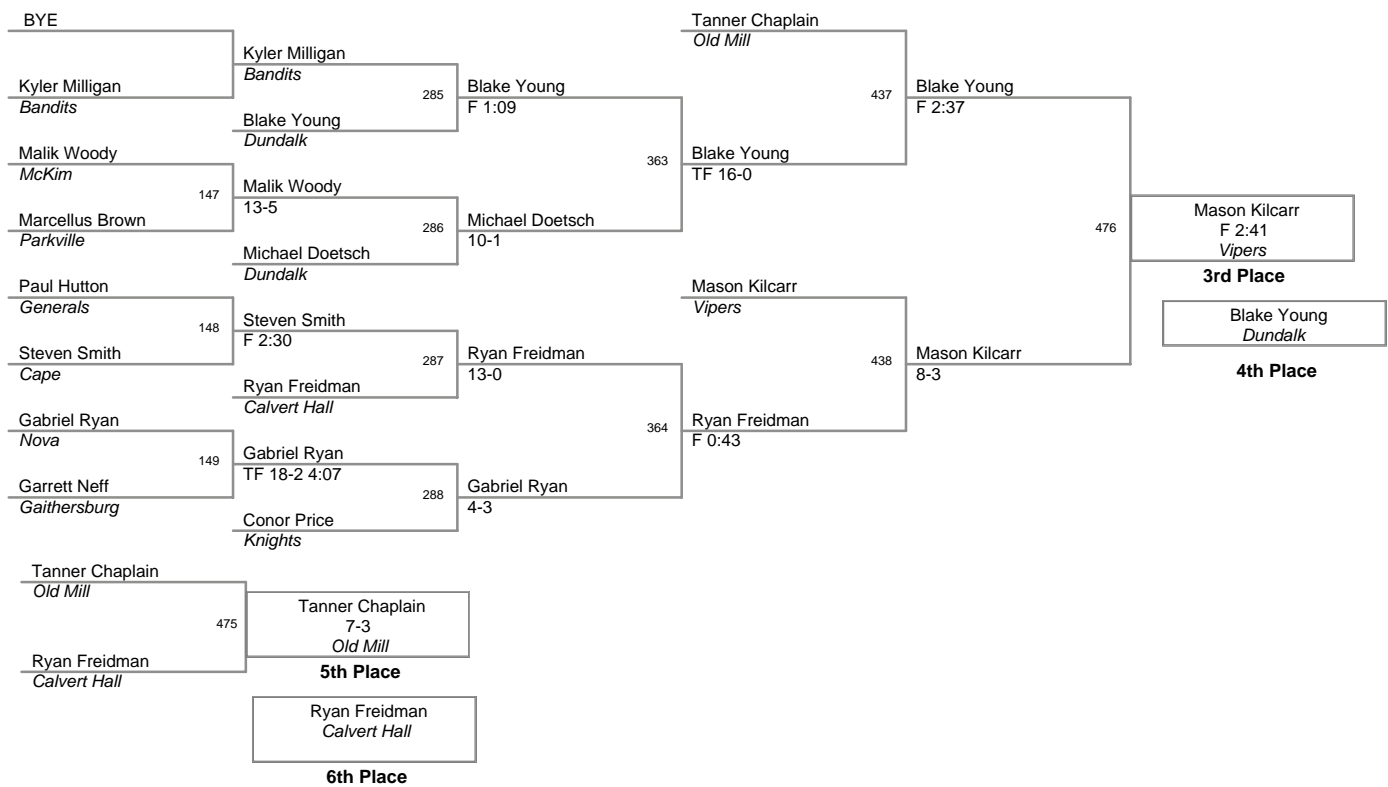

Plc	Points	Team
1	259.5	Vipers
2	184	Mt Airy C
3	177.5	Bandits
4	154	McKim
5	117.5	Knights
6	108	Owings Mills
7	95	Arundel
8	81.5	Manchester
9	73	Middle River
10	72	Southern MD
10	72	Woodlawn
12	62	Culpeper
13	59	Stafford
14	58.5	Old Mill
15	47.5	Calvert Hall
16	40.5	Nova
17	34	Cape
18	33	Warriors
19	32	Mont Village
20	31	Boys Latin
21	30.5	FSK
22	30	Chesapeake
23	27.5	Fallston
24	27	Gaithersburg
24	27	Westminster
26	26	Outlaws
26	26	Parkville
28	25	Navy
29	22	Bucs
29	22	Bull Run
31	21.5	Dundalk
32	19	Severna Park
33	14	Kent Island
34	6	Damascus
34	6	Mt Airy A
36	2	Generals

50 Lbs

55 Lbs

60 Lbs

65 Lbs

70 Lbs

75 Lbs

80 Lbs

85 Lbs

90 Lbs

95 Lbs

100 Lbs

105 Lbs

110 Lbs

115 Lbs

122 Lbs

130 Lbs