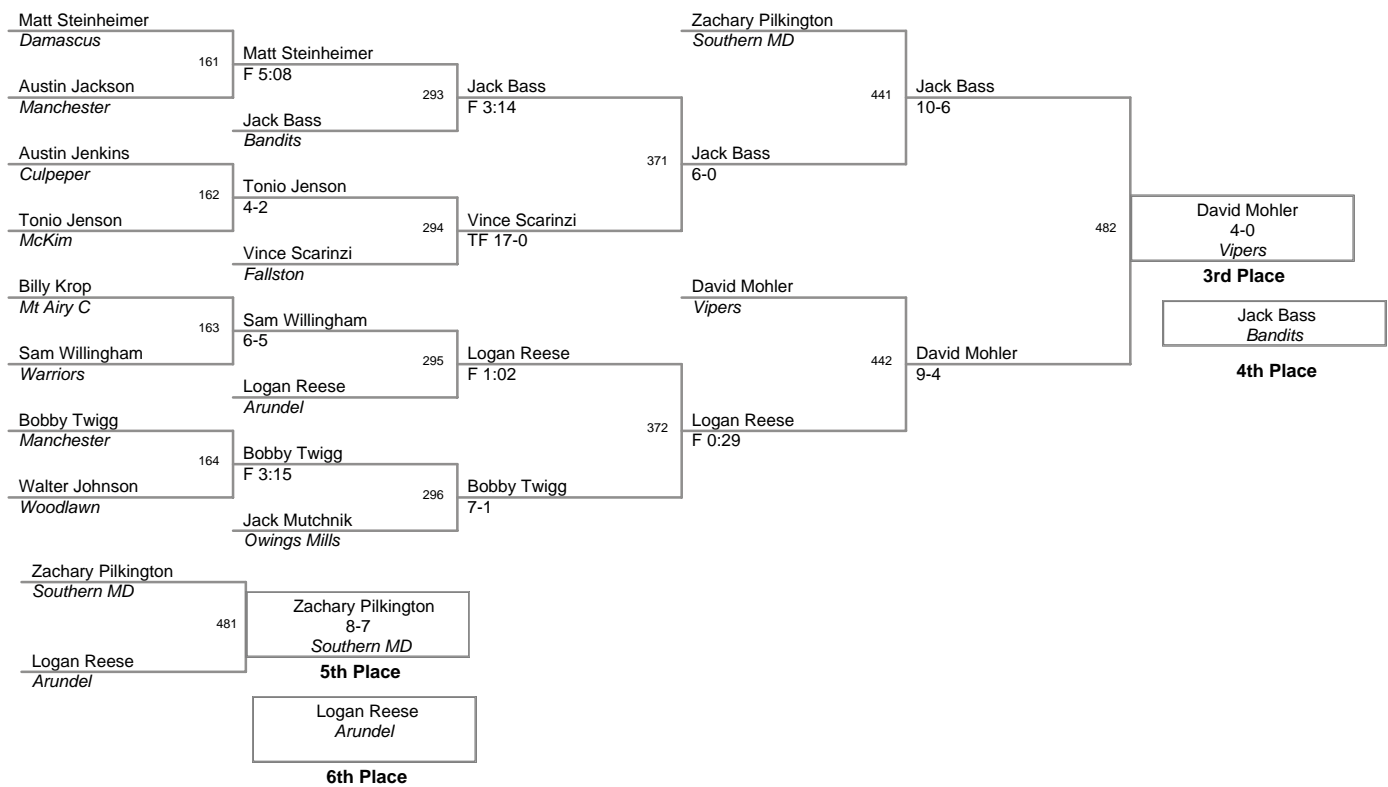

Plc	Points	Team
1	259.5	Vipers
2	184	Mt Airy C
3	177.5	Bandits
4	154	McKim
5	117.5	Knights
6	108	Owings Mills
7	95	Arundel
8	81.5	Manchester
9	73	Middle River
10	72	Southern MD
10	72	Woodlawn
12	62	Culpeper
13	59	Stafford
14	58.5	Old Mill
15	47.5	Calvert Hall
16	40.5	Nova
17	34	Cape
18	33	Warriors
19	32	Mont Village
20	31	Boys Latin
21	30.5	FSK
22	30	Chesapeake
23	27.5	Fallston
24	27	Gaithersburg
24	27	Westminster
26	26	Outlaws
26	26	Parkville
28	25	Navy
29	22	Bucs
29	22	Bull Run
31	21.5	Dundalk
32	19	Severna Park
33	14	Kent Island
34	6	Damascus
34	6	Mt Airy A
36	2	Generals

50 Lbs

55 Lbs

60 Lbs

65 Lbs

70 Lbs

75 Lbs

80 Lbs

85 Lbs

90 Lbs

95 Lbs

100 Lbs

105 Lbs

110 Lbs

115 Lbs

122 Lbs

130 Lbs