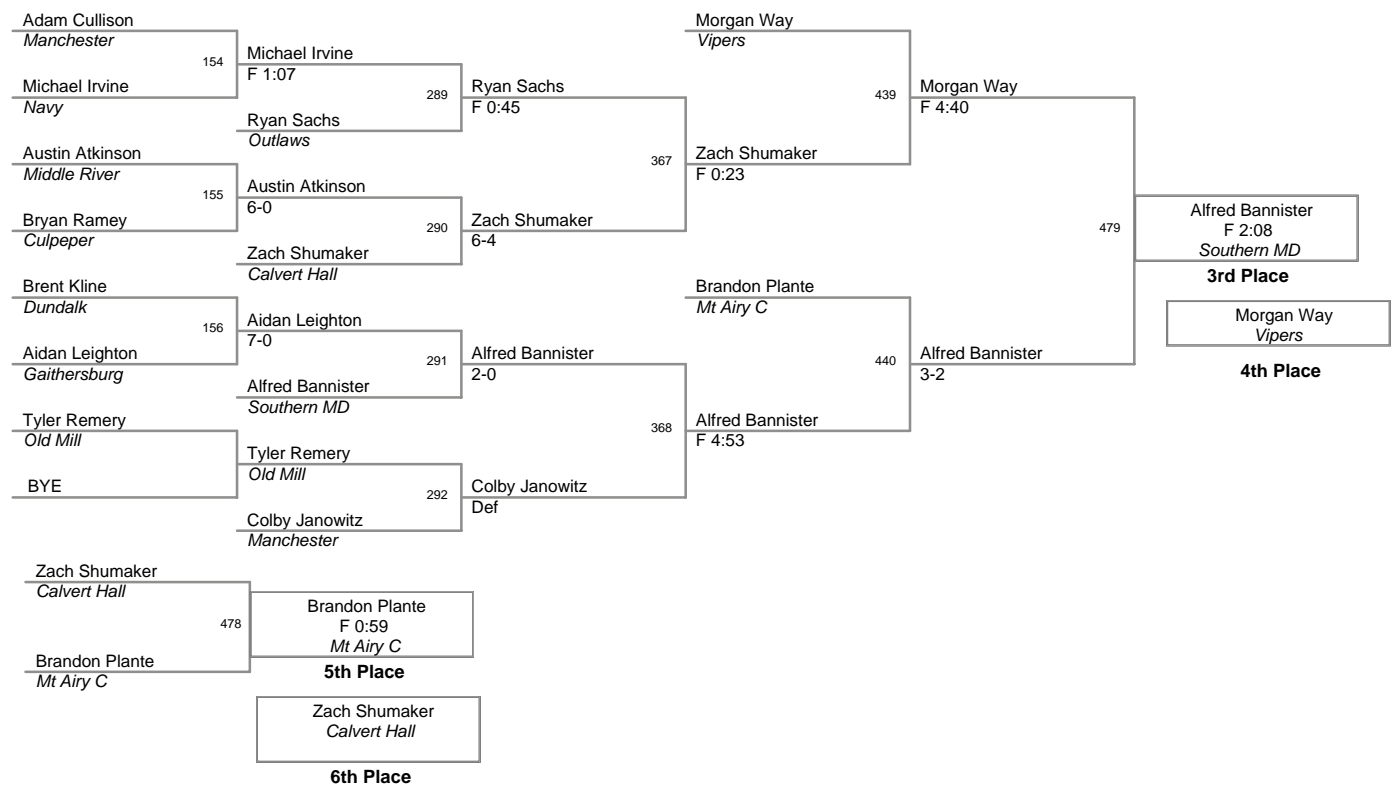

Plc	Points	Team
1	259.5	Vipers
2	184	Mt Airy C
3	177.5	Bandits
4	154	McKim
5	117.5	Knights
6	108	Owings Mills
7	95	Arundel
8	81.5	Manchester
9	73	Middle River
10	72	Southern MD
10	72	Woodlawn
12	62	Culpeper
13	59	Stafford
14	58.5	Old Mill
15	47.5	Calvert Hall
16	40.5	Nova
17	34	Cape
18	33	Warriors
19	32	Mont Village
20	31	Boys Latin
21	30.5	FSK
22	30	Chesapeake
23	27.5	Fallston
24	27	Gaithersburg
24	27	Westminster
26	26	Outlaws
26	26	Parkville
28	25	Navy
29	22	Bucs
29	22	Bull Run
31	21.5	Dundalk
32	19	Severna Park
33	14	Kent Island
34	6	Damascus
34	6	Mt Airy A
36	2	Generals

50 Lbs

55 Lbs

60 Lbs

65 Lbs

70 Lbs

75 Lbs

80 Lbs

85 Lbs

90 Lbs

95 Lbs

100 Lbs

105 Lbs

110 Lbs

115 Lbs

122 Lbs

130 Lbs