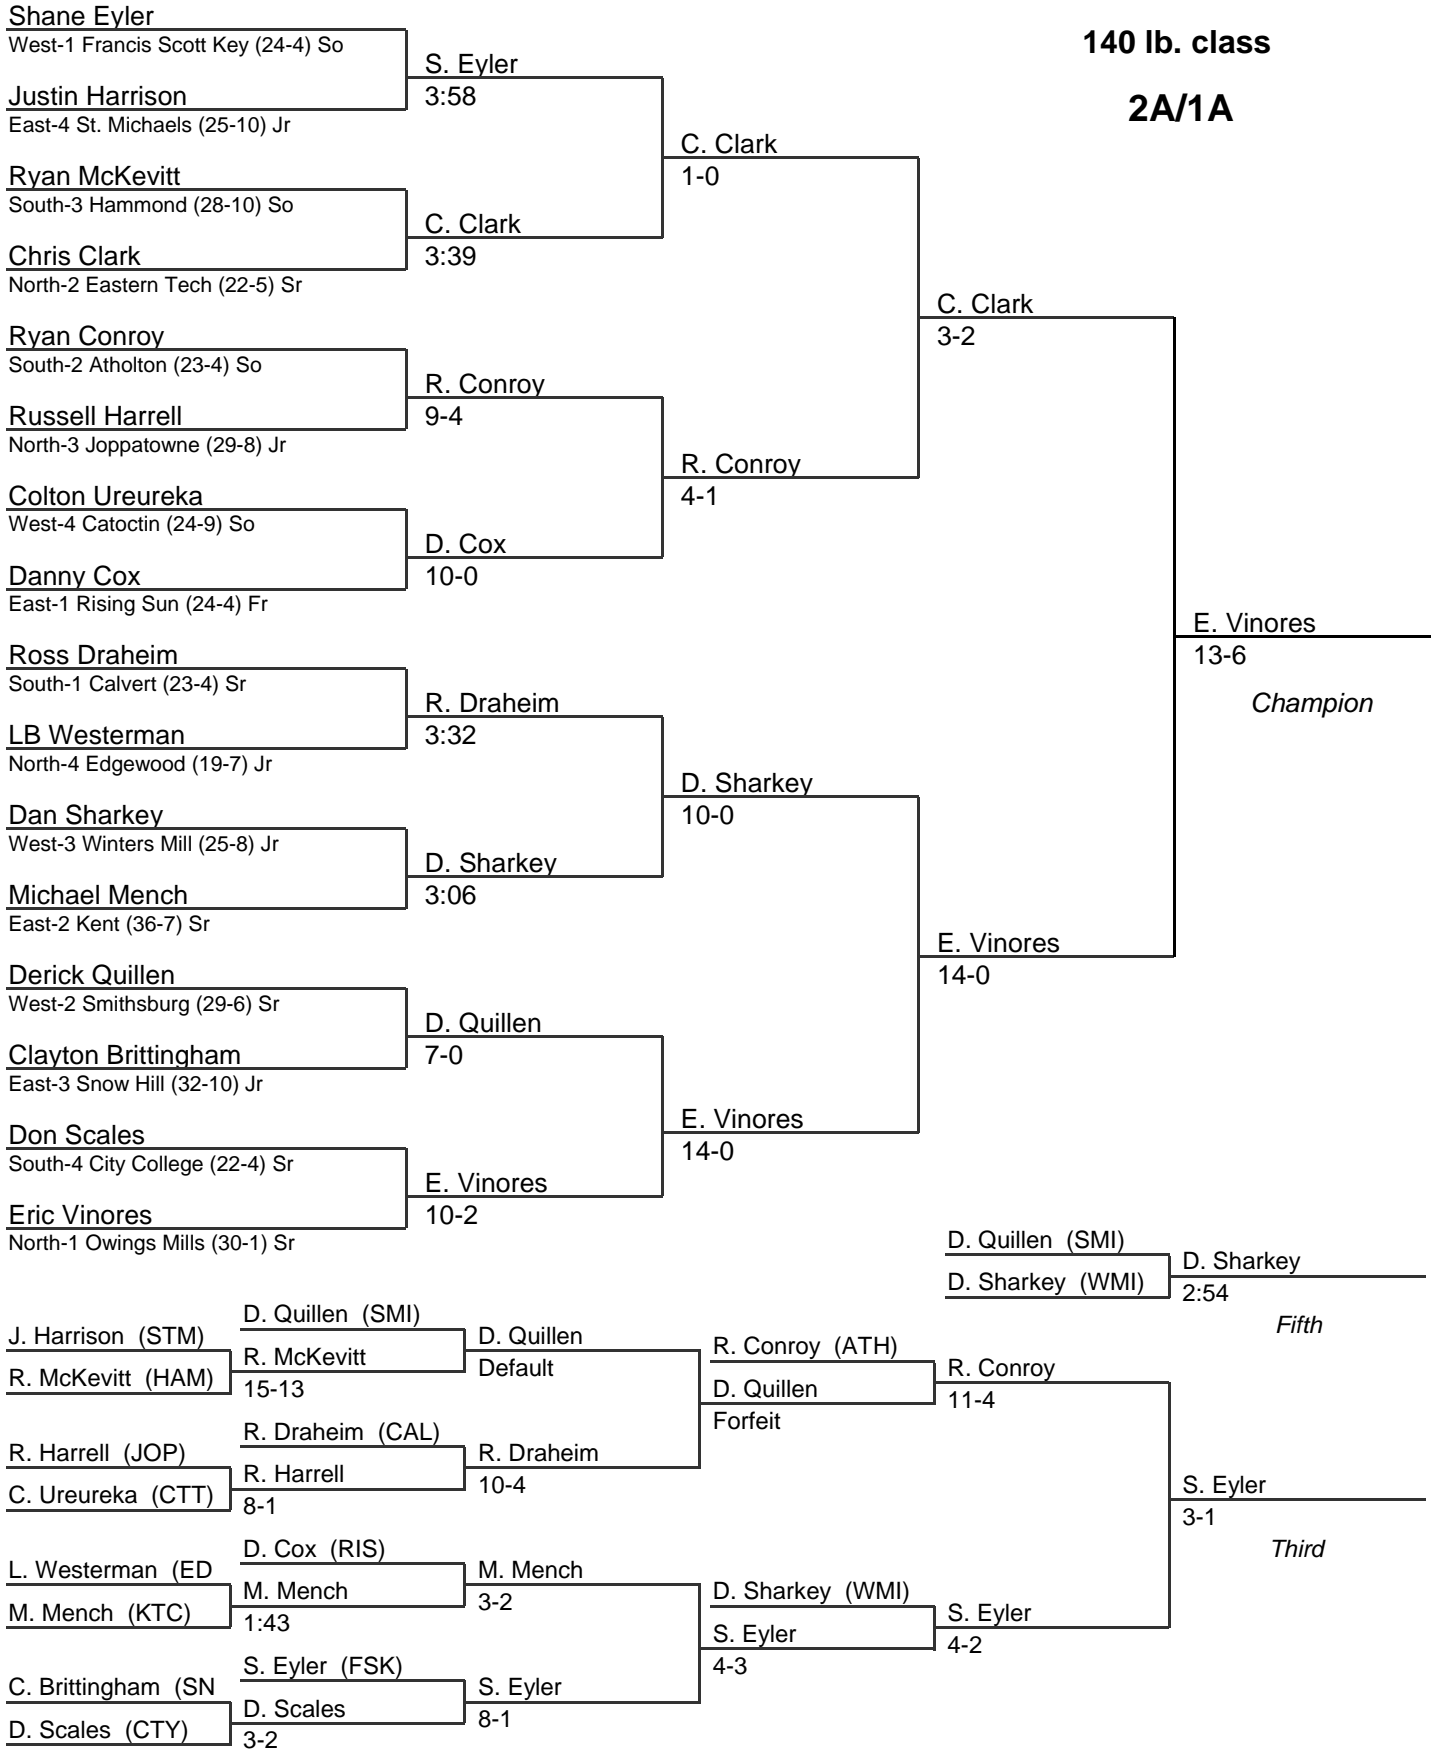

MPSSAA State Wrestling Tournament

2005

MPSSAA State Wrestling Tournament

2005

MPSSAA State Wrestling Tournament

2005

MPSSAA State Wrestling Tournament

2005