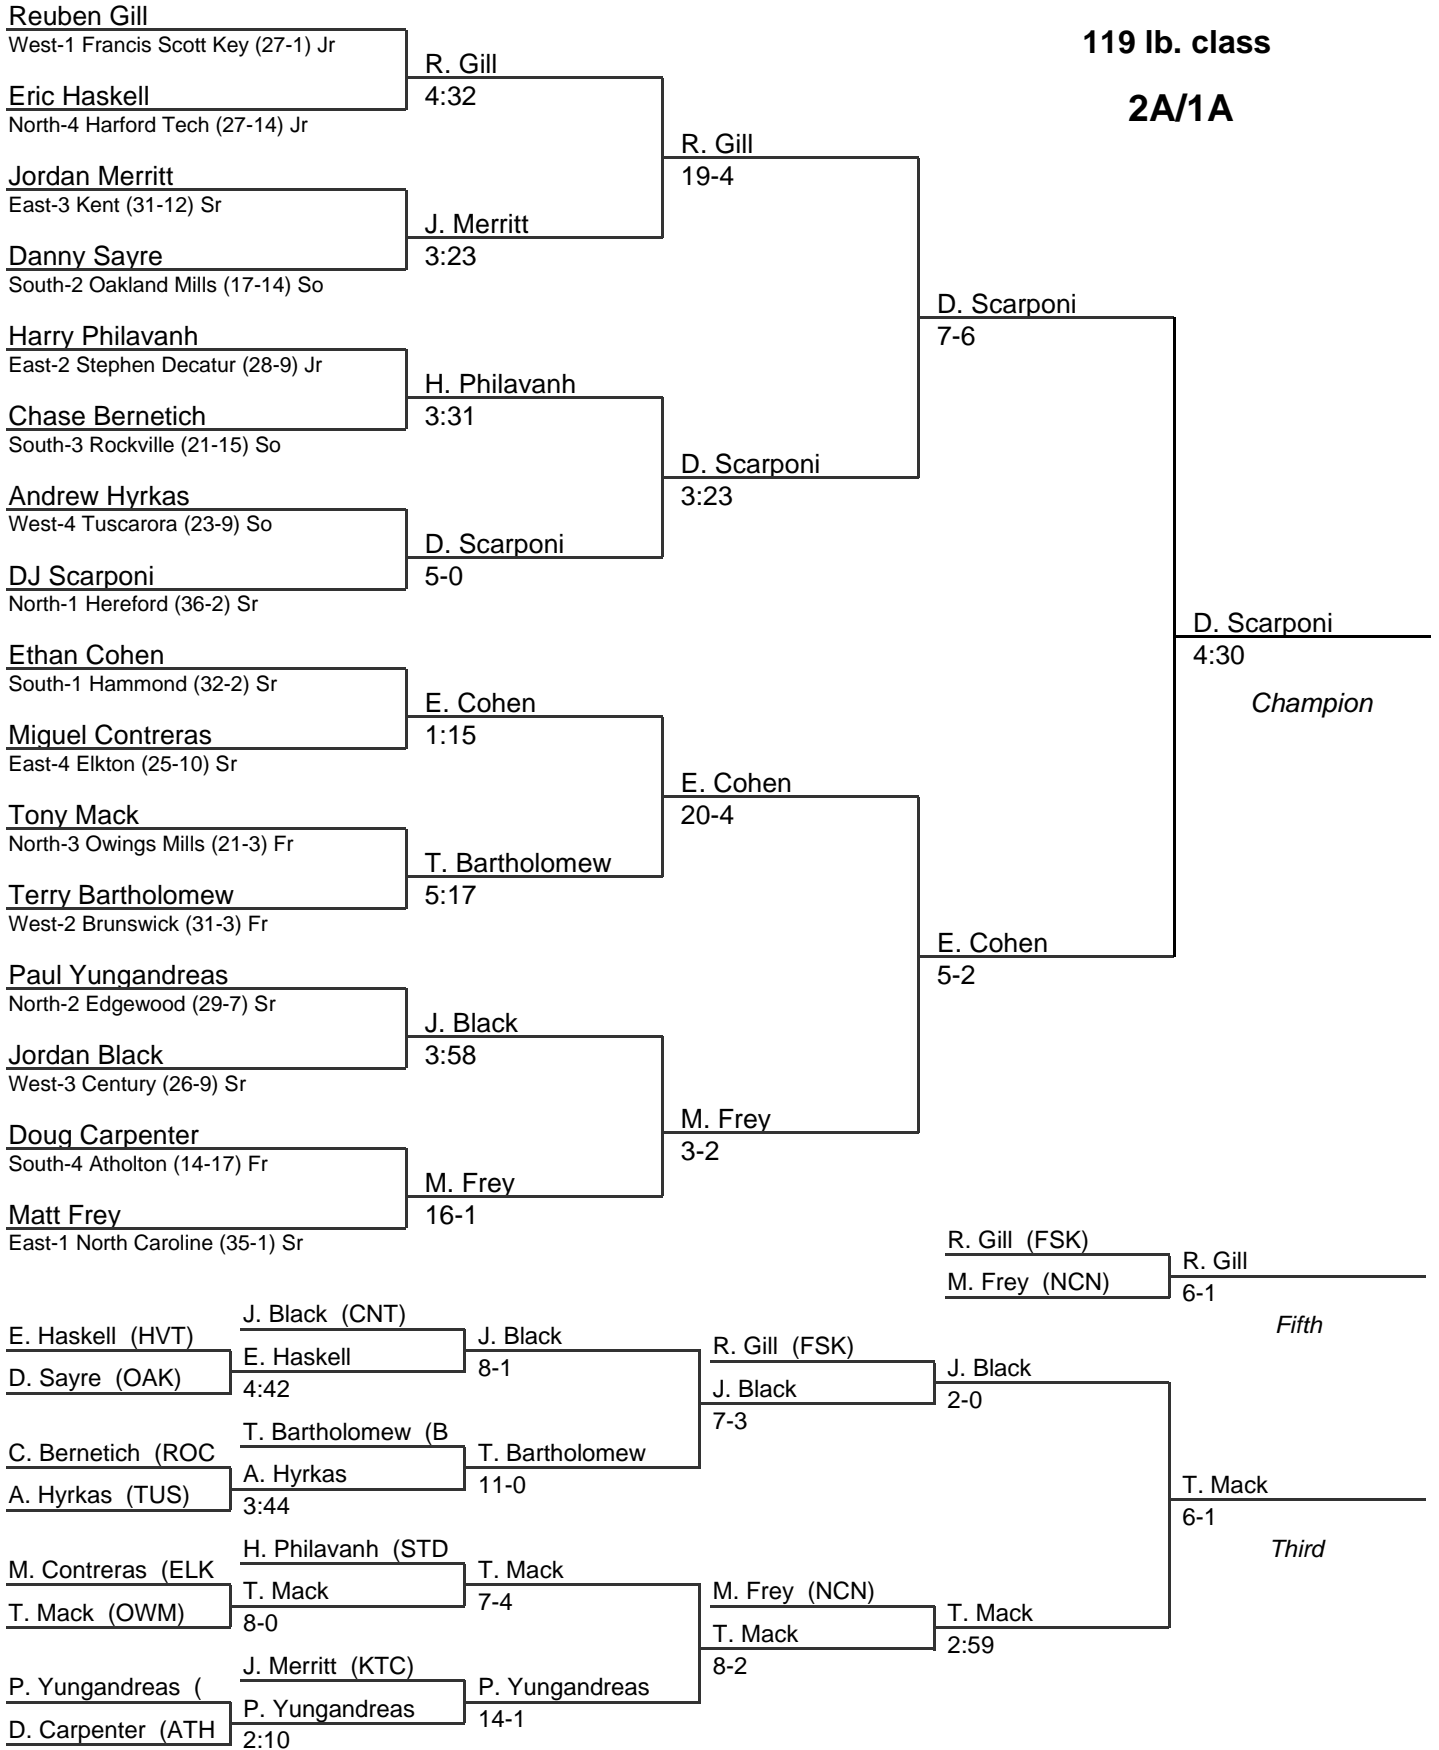

MPSSAA State Wrestling Tournament

2005

119 lb. class

2A/1A