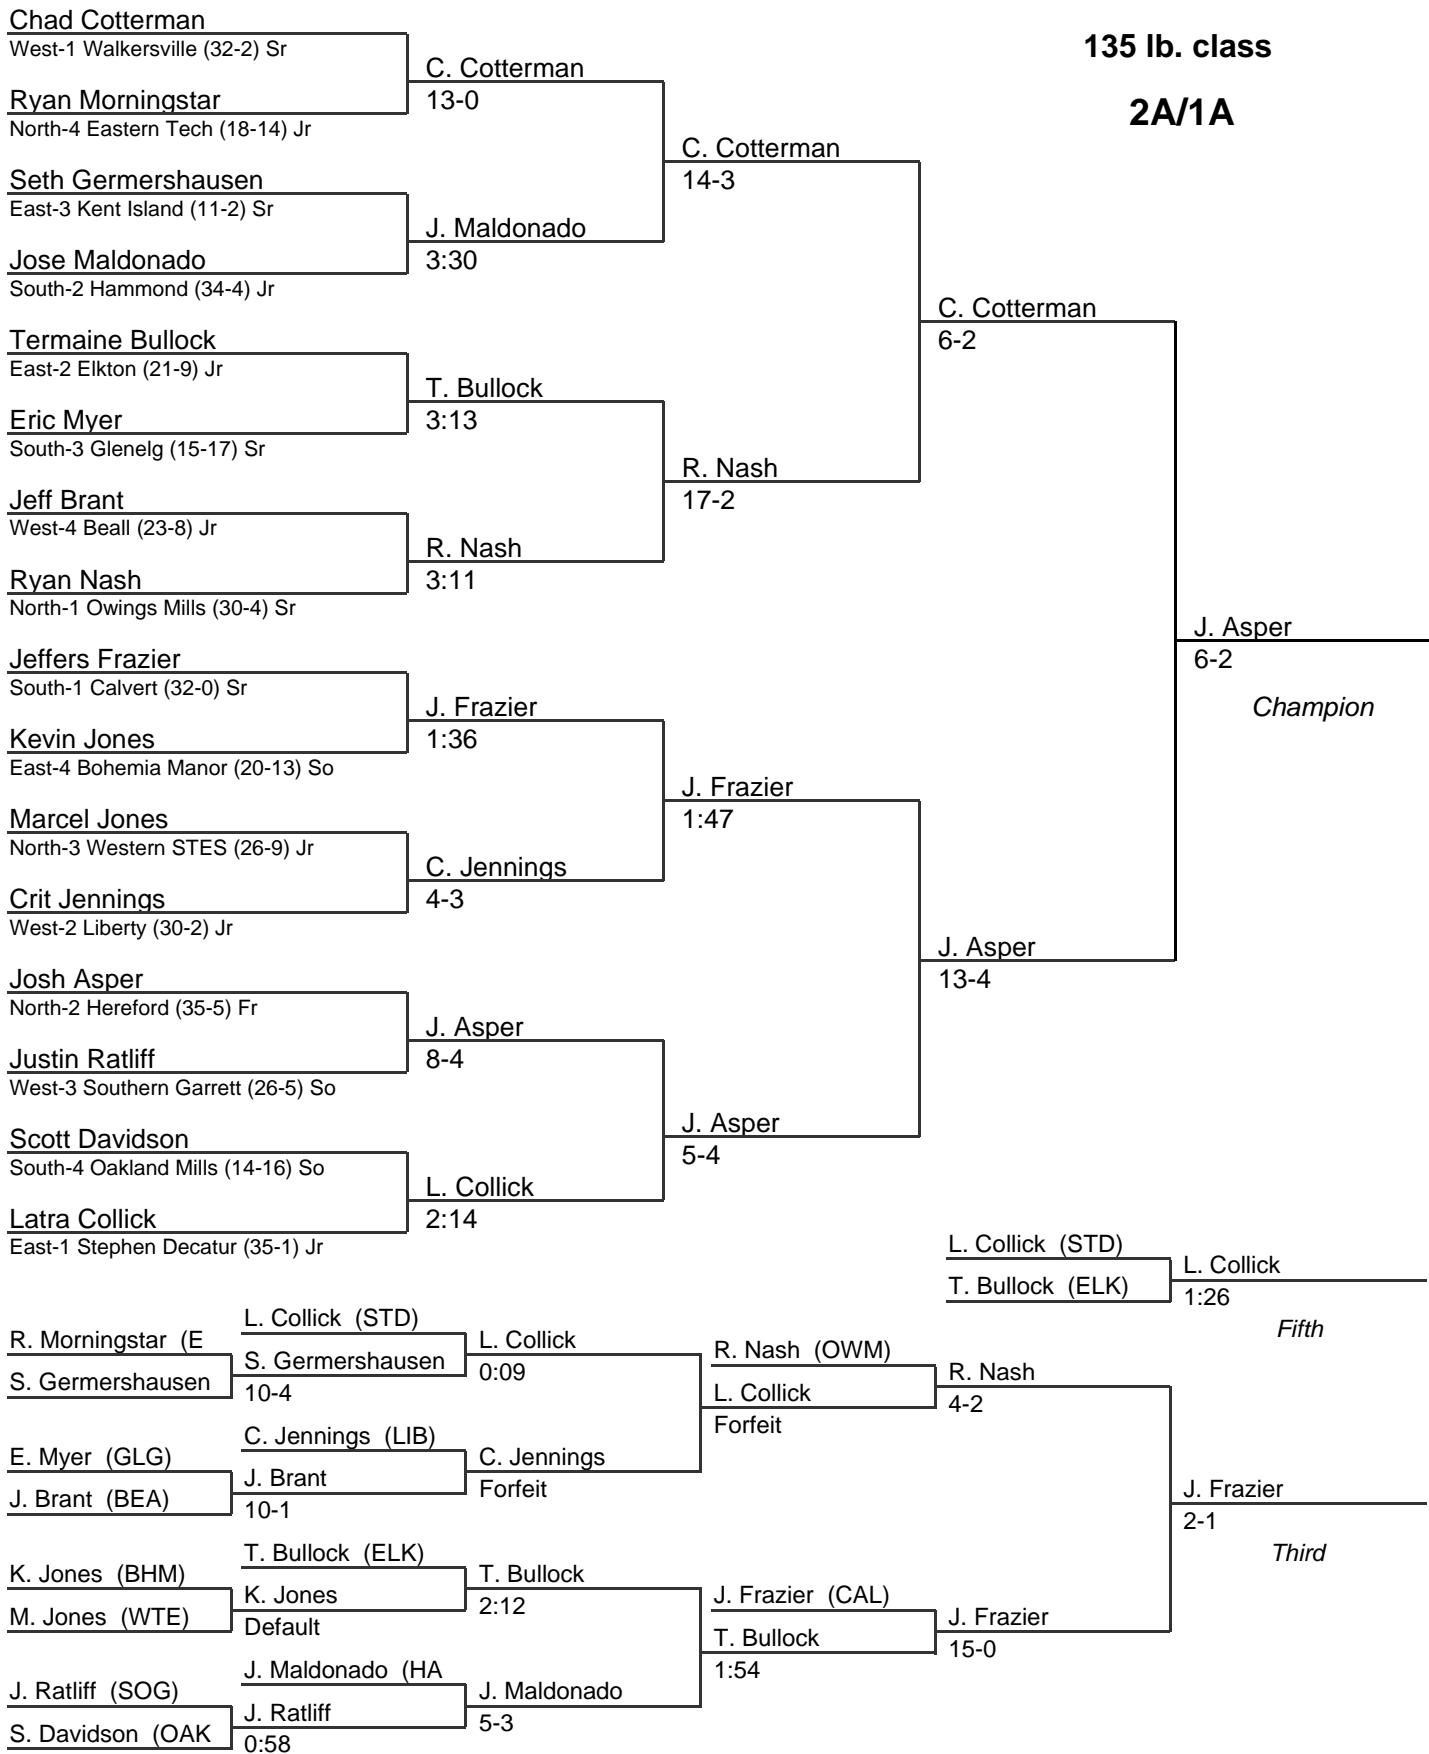

MPSSAA State Wrestling Tournament

2005