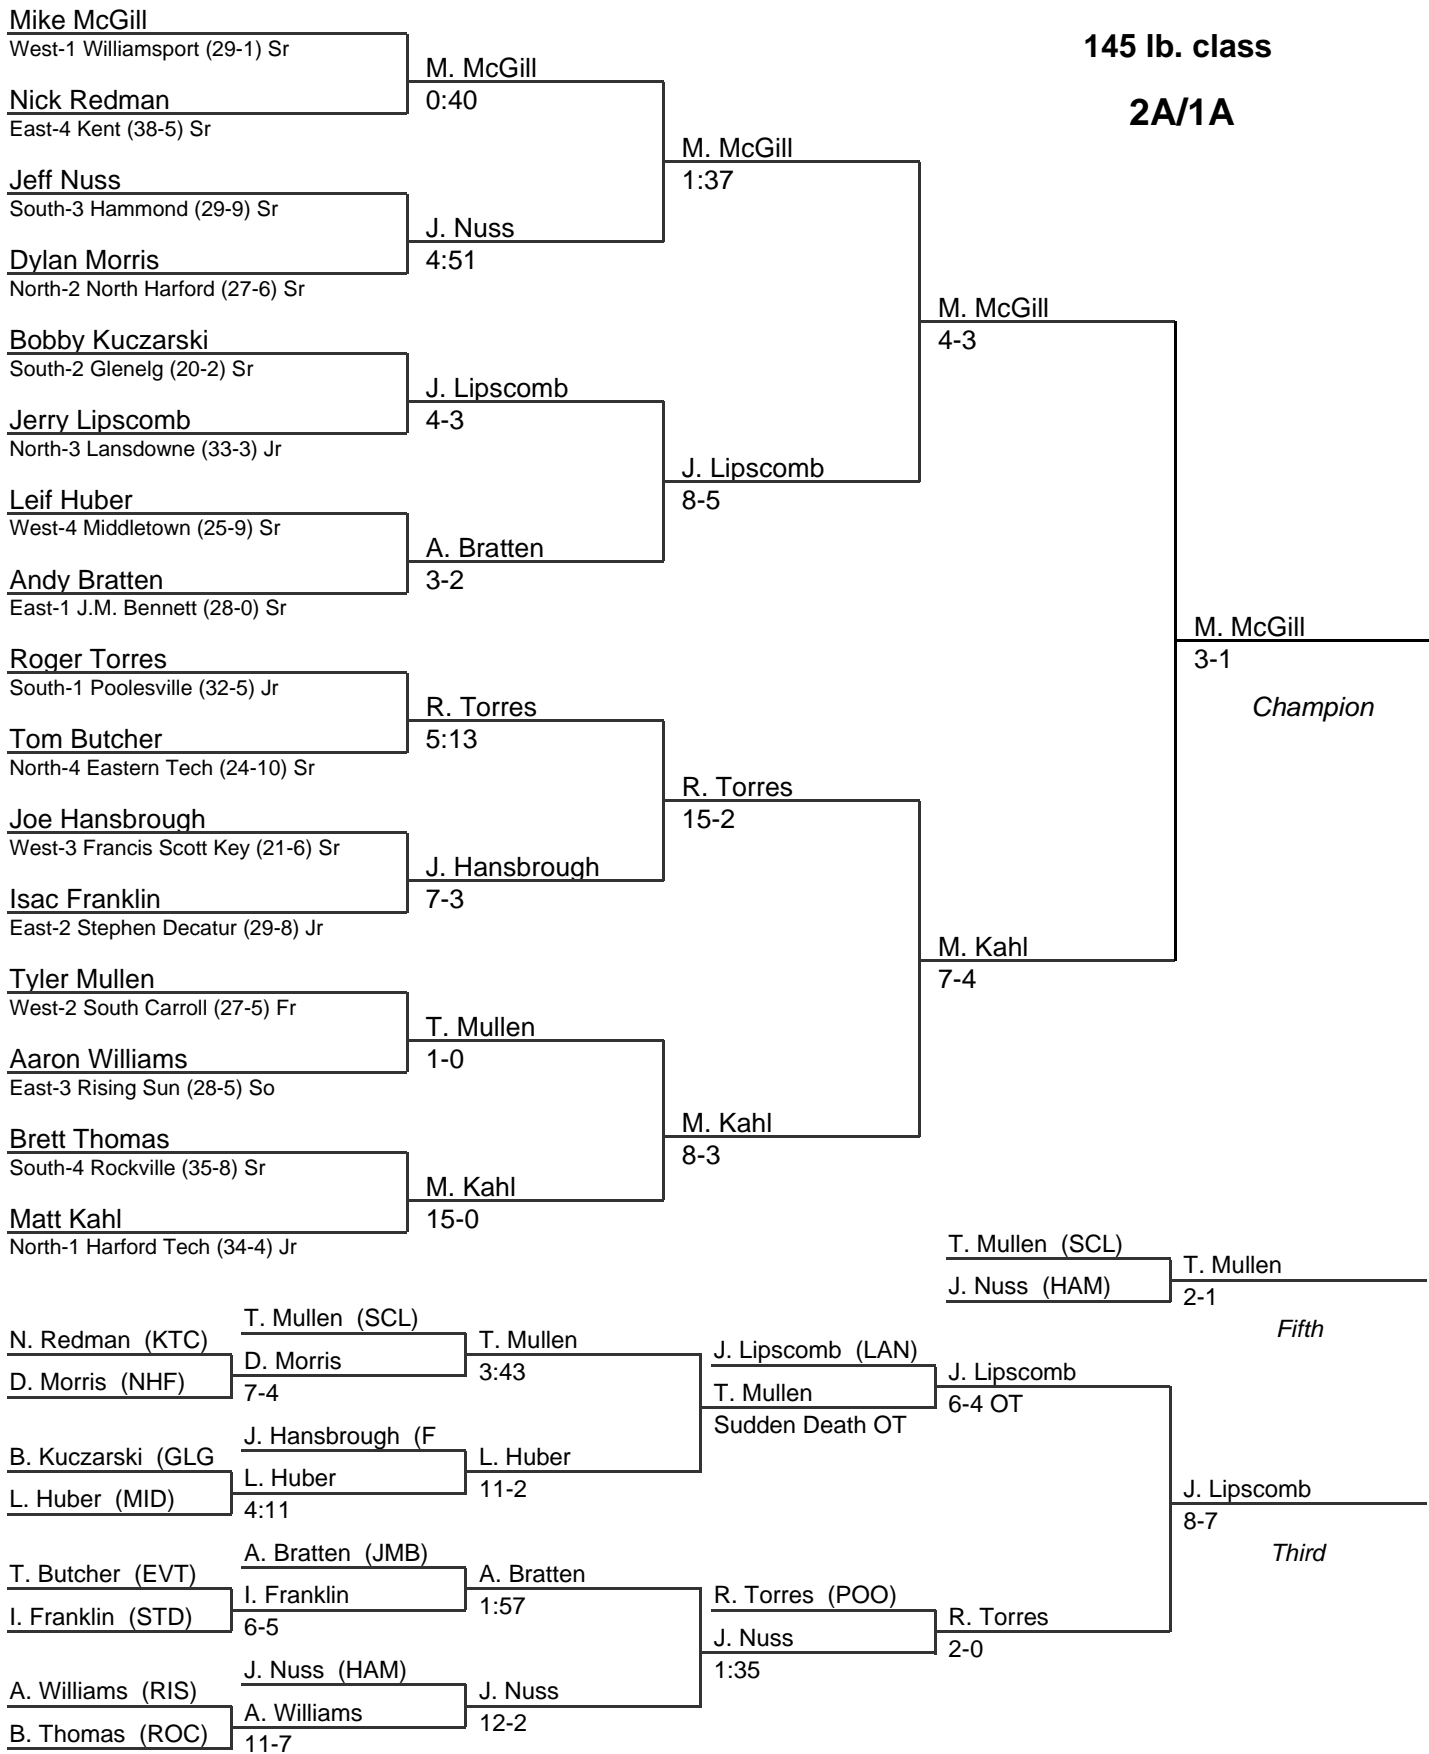

MPSSAA State Wrestling Tournament

2005

MPSSAA State Wrestling Tournament

2005

MPSSAA State Wrestling Tournament

2005

MPSSAA State Wrestling Tournament

2005