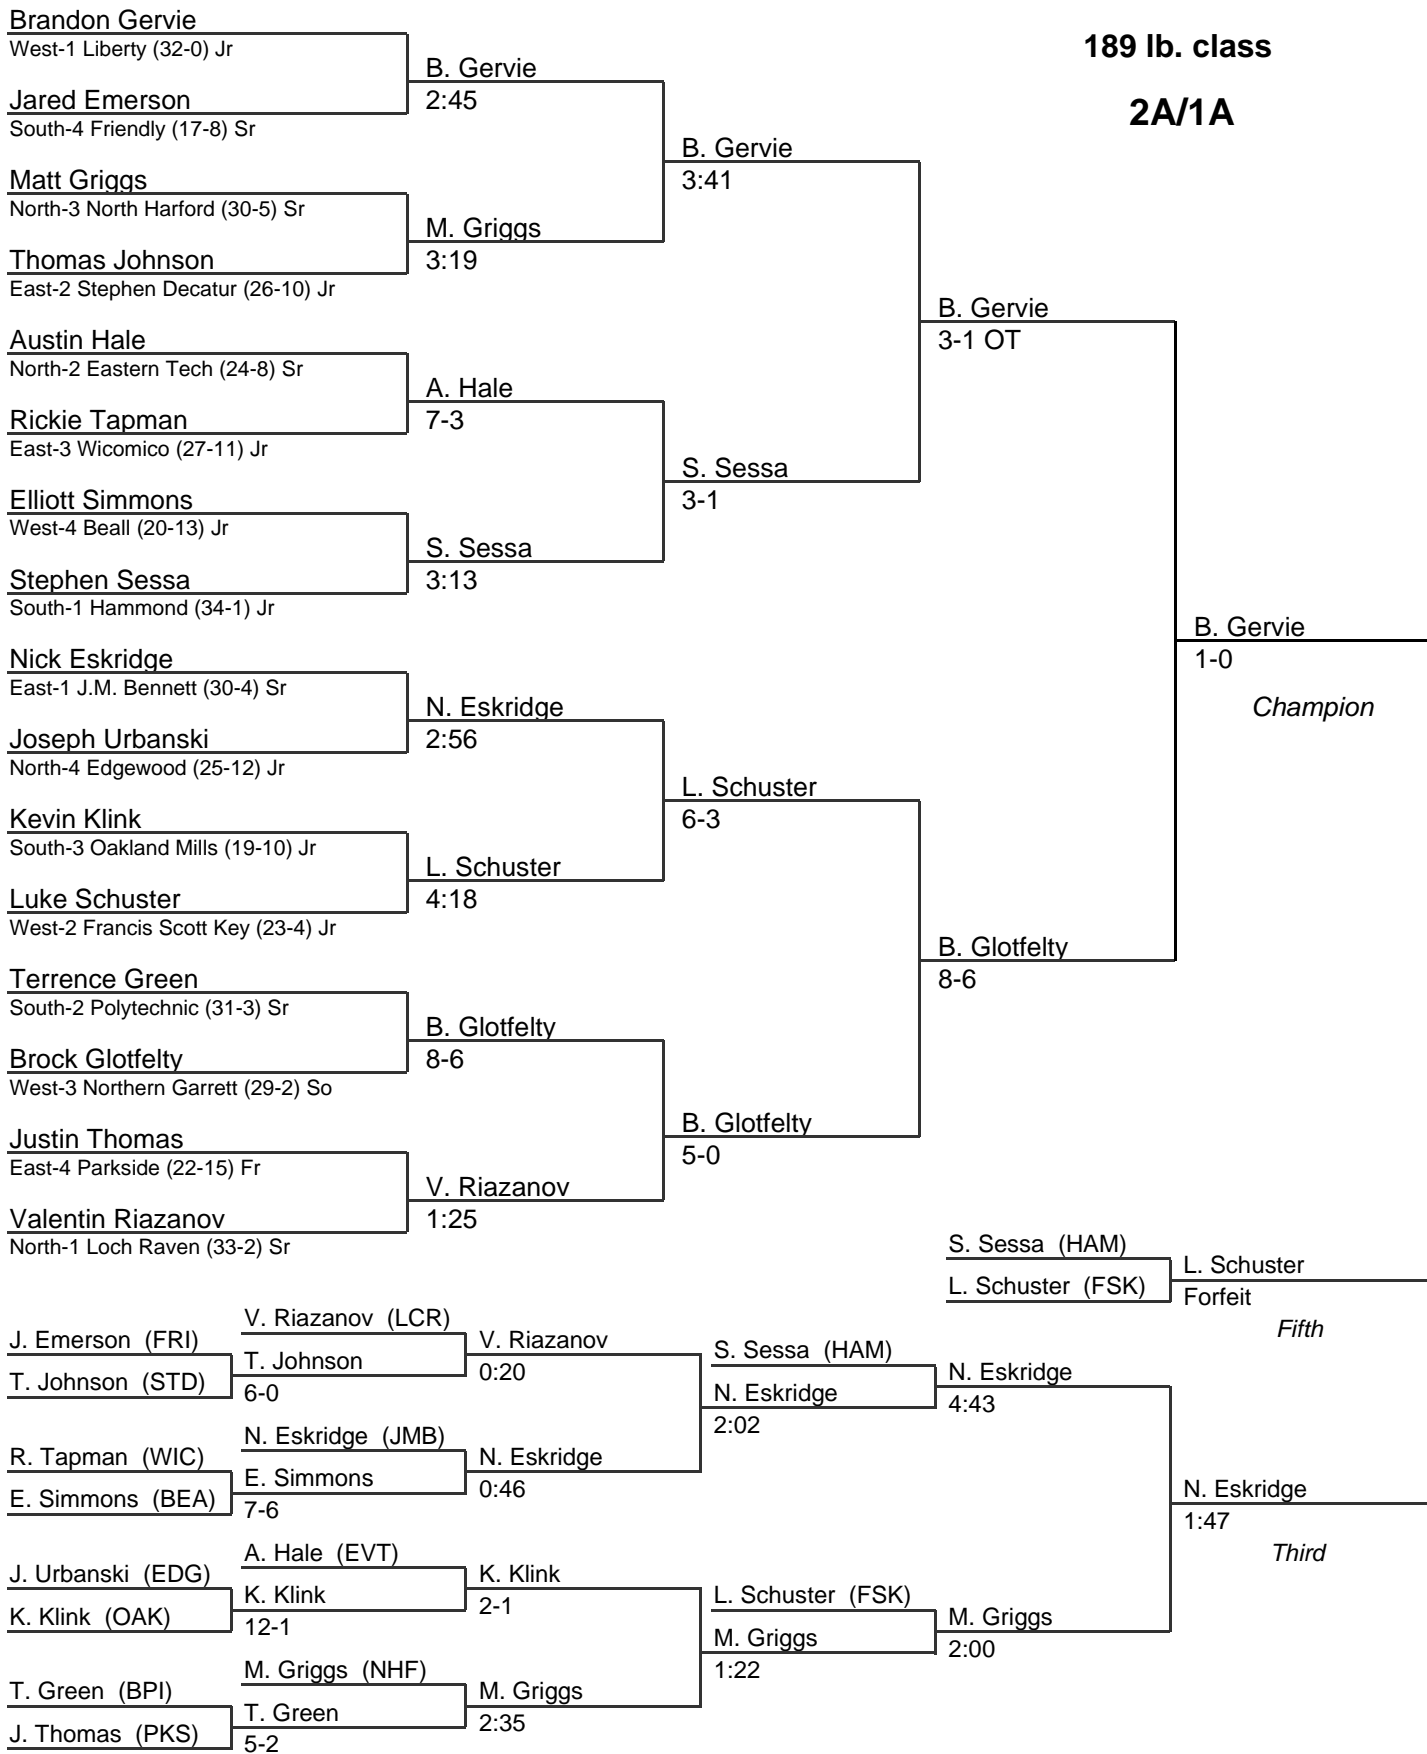

171 lb. class

2A/1A

MPSSAA State Wrestling Tournament

2005

189 lb. class

2A/1A

MPSSAA State Wrestling Tournament

2005