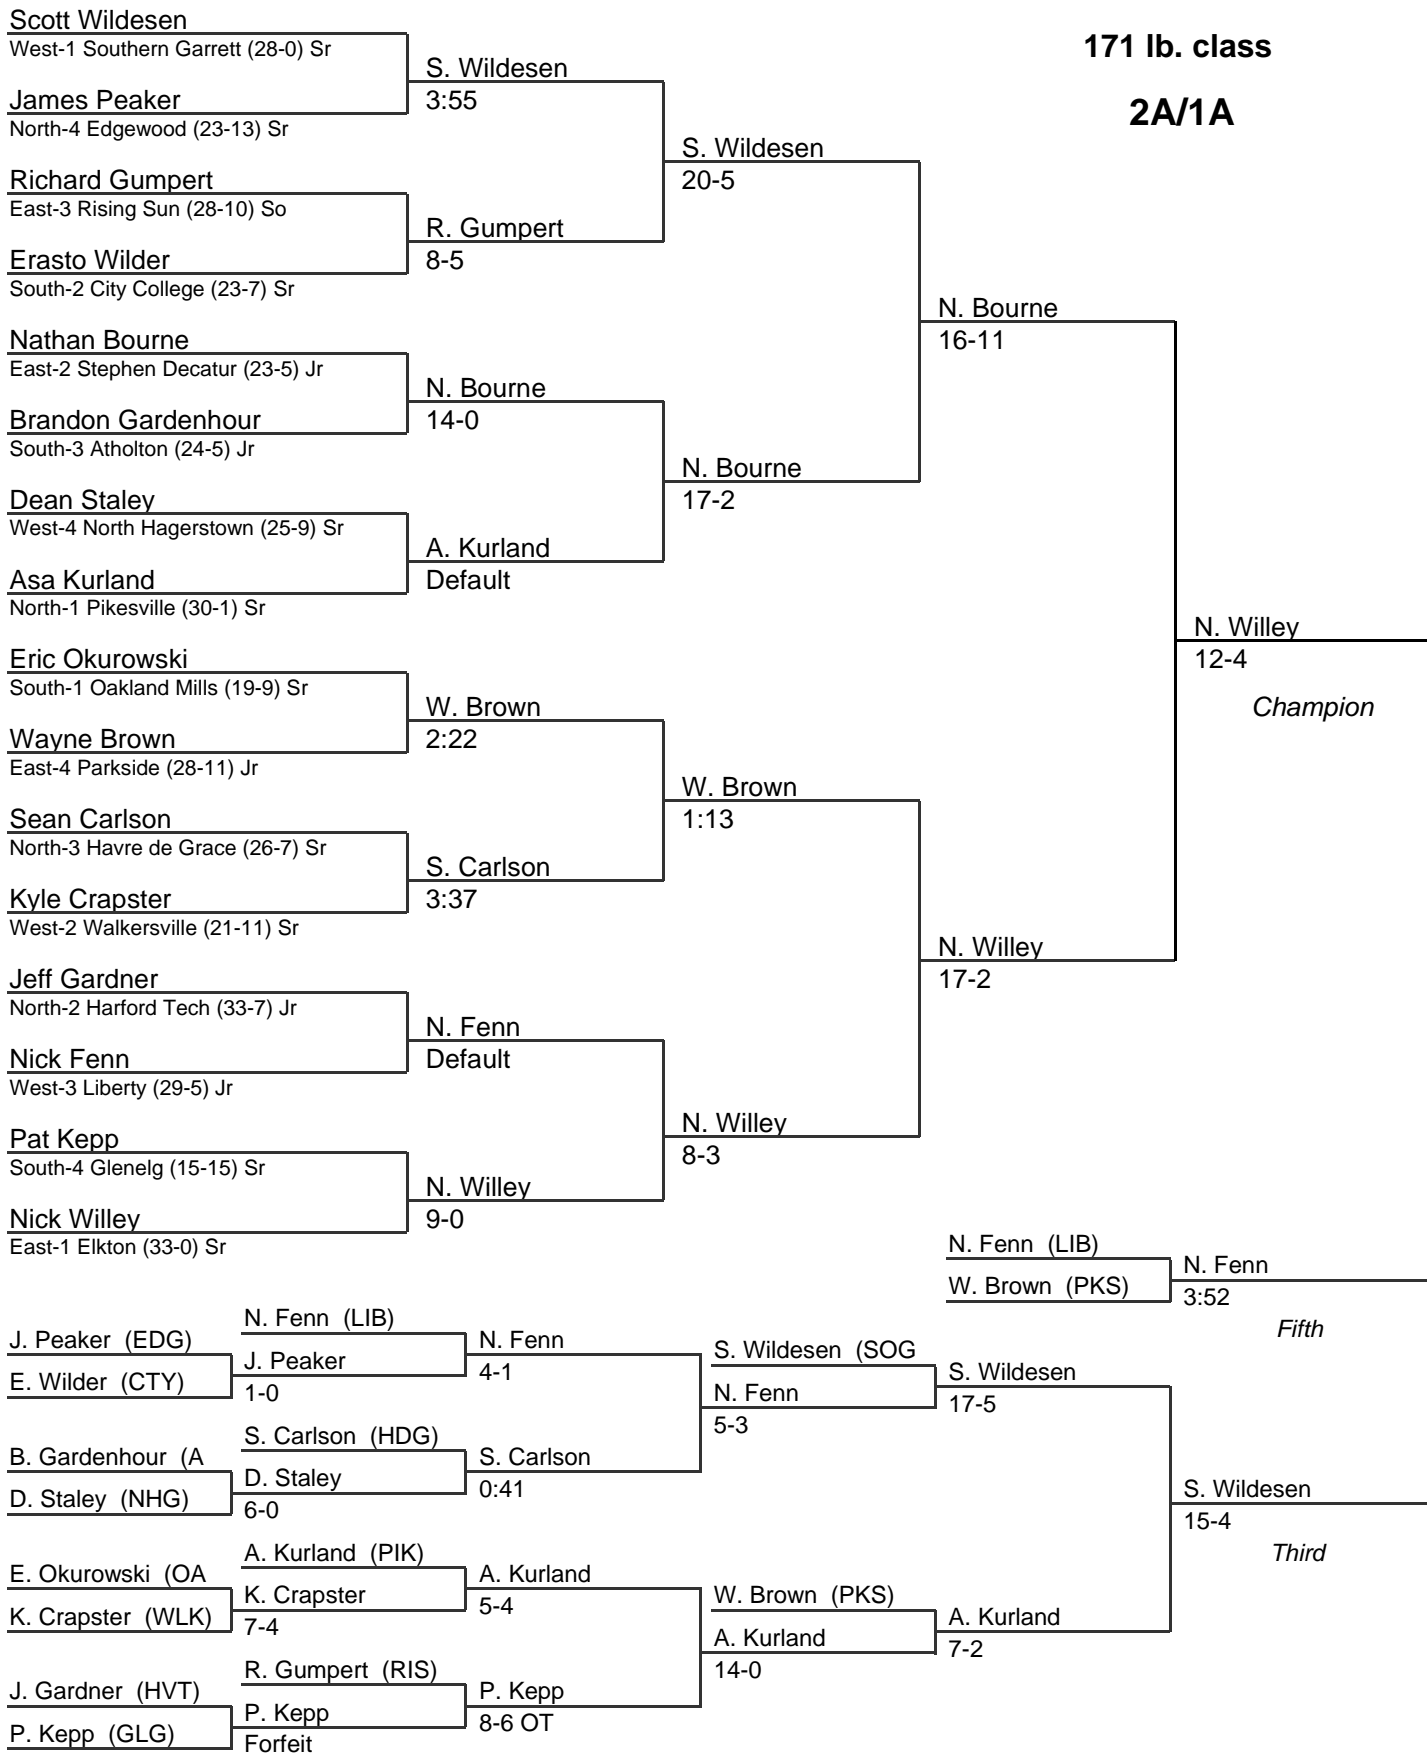

MPSSAA State Wrestling Tournament

2005

171 lb. class

2A/1A