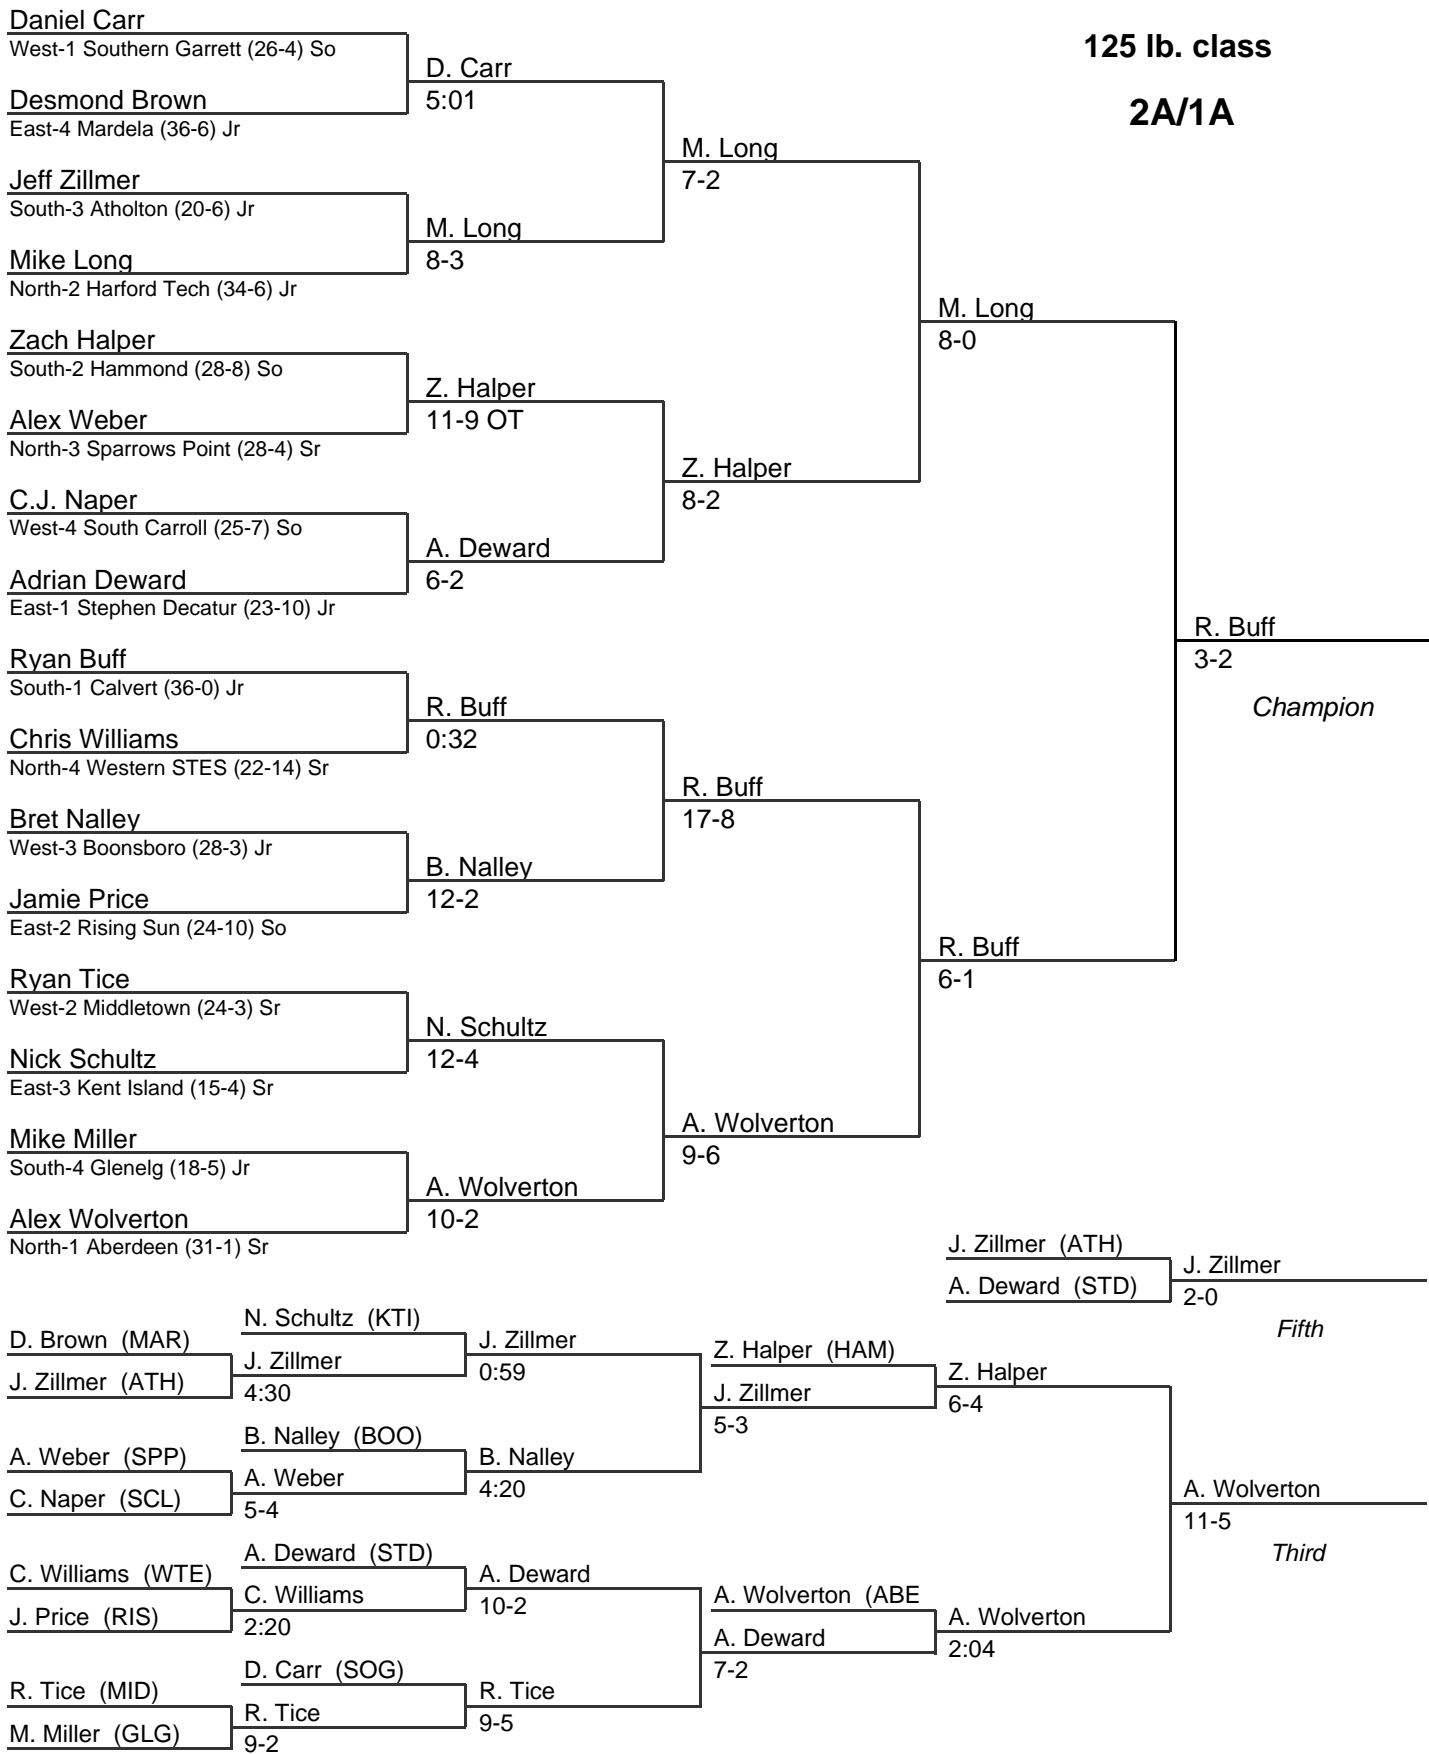

MPSSAA State Wrestling Tournament

2005

119 lb. class

2A/1A

MPSSAA State Wrestling Tournament

2005

125 lb. class

2A/1A