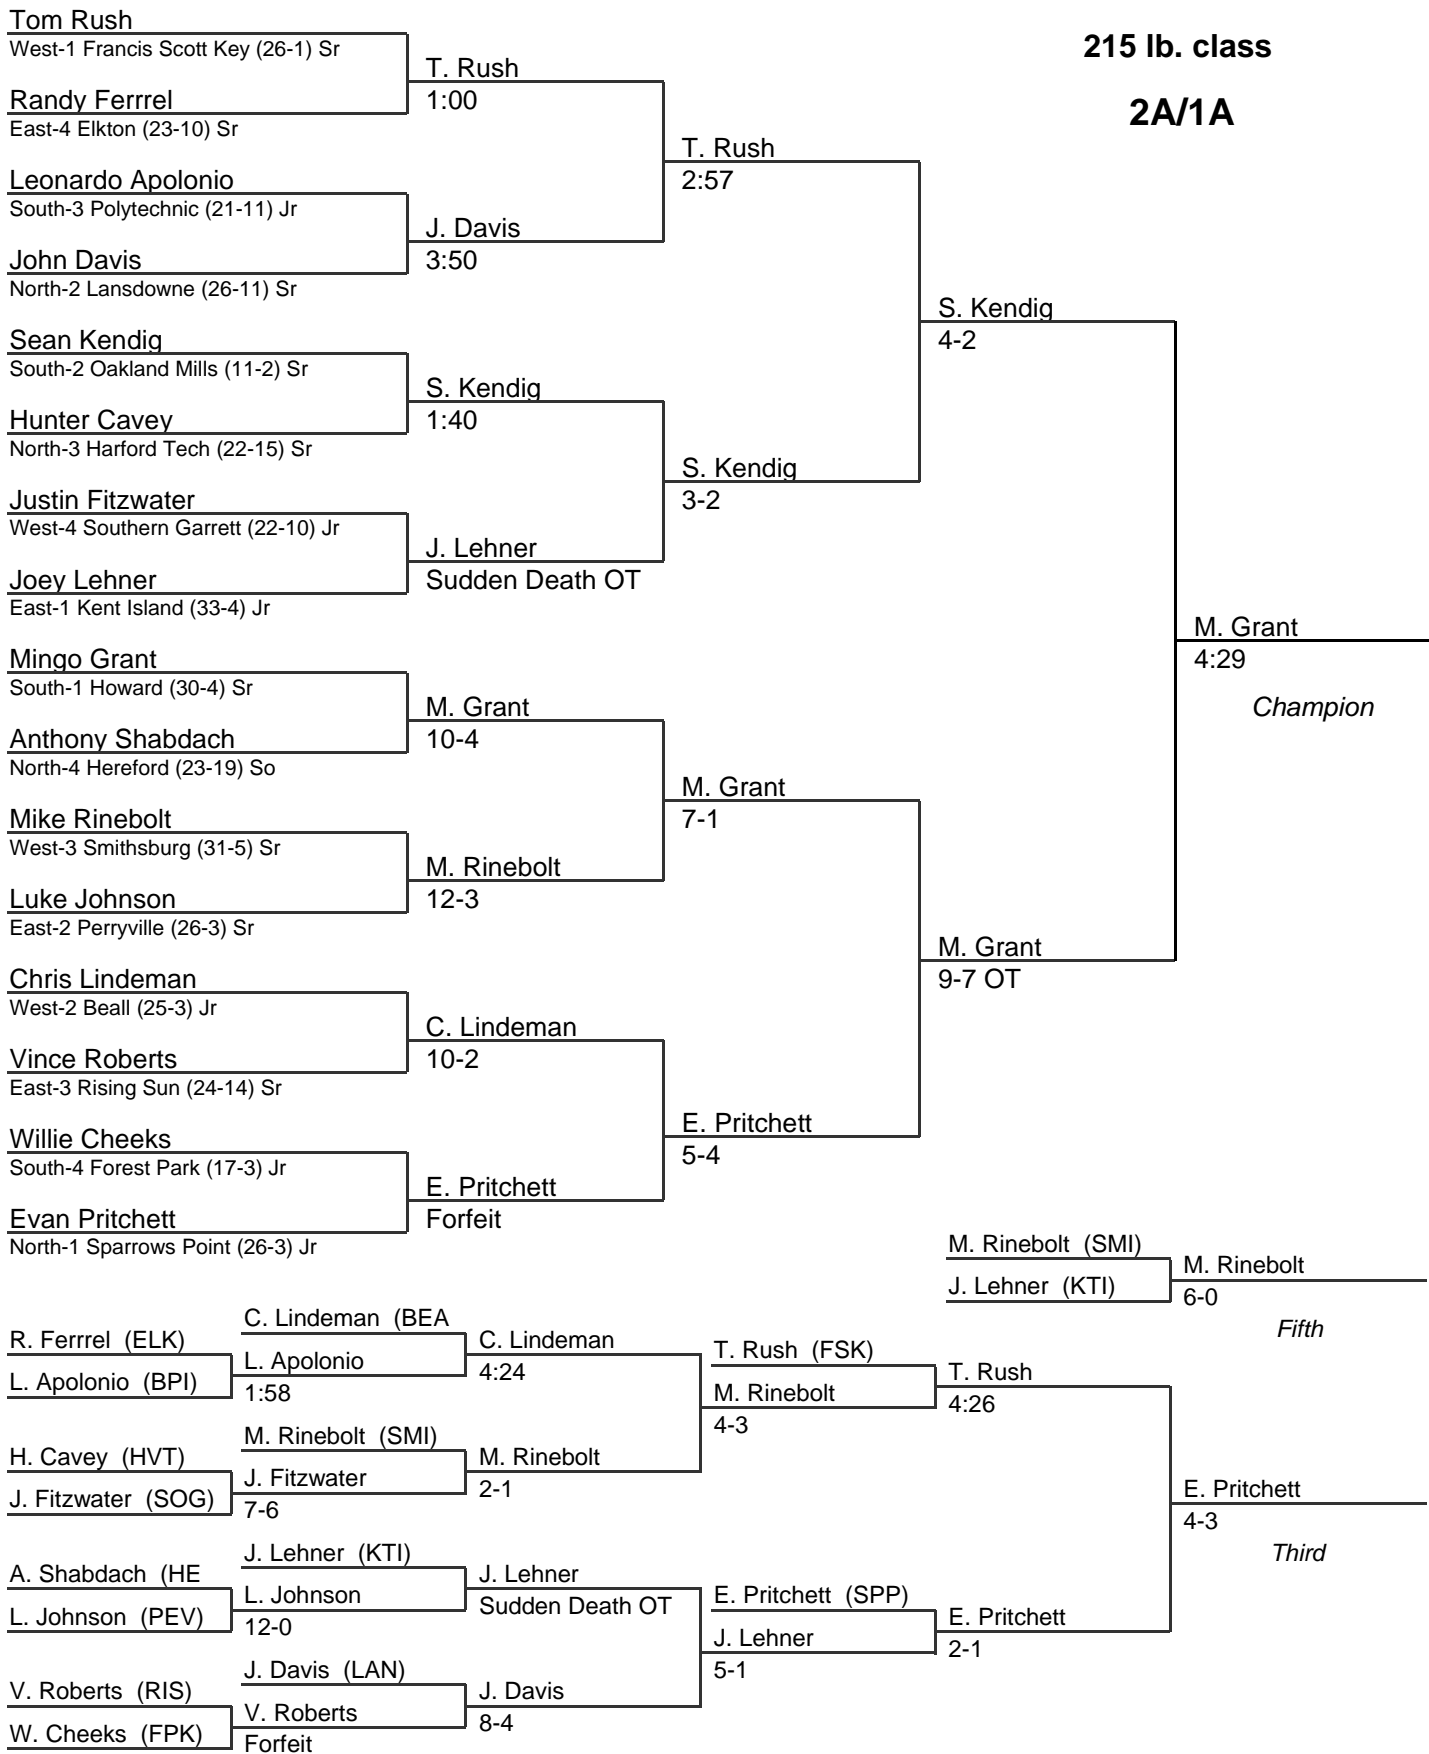

171 lb. class

2A/1A

MPSSAA State Wrestling Tournament

2005

189 lb. class

2A/1A

MPSSAA State Wrestling Tournament

2005