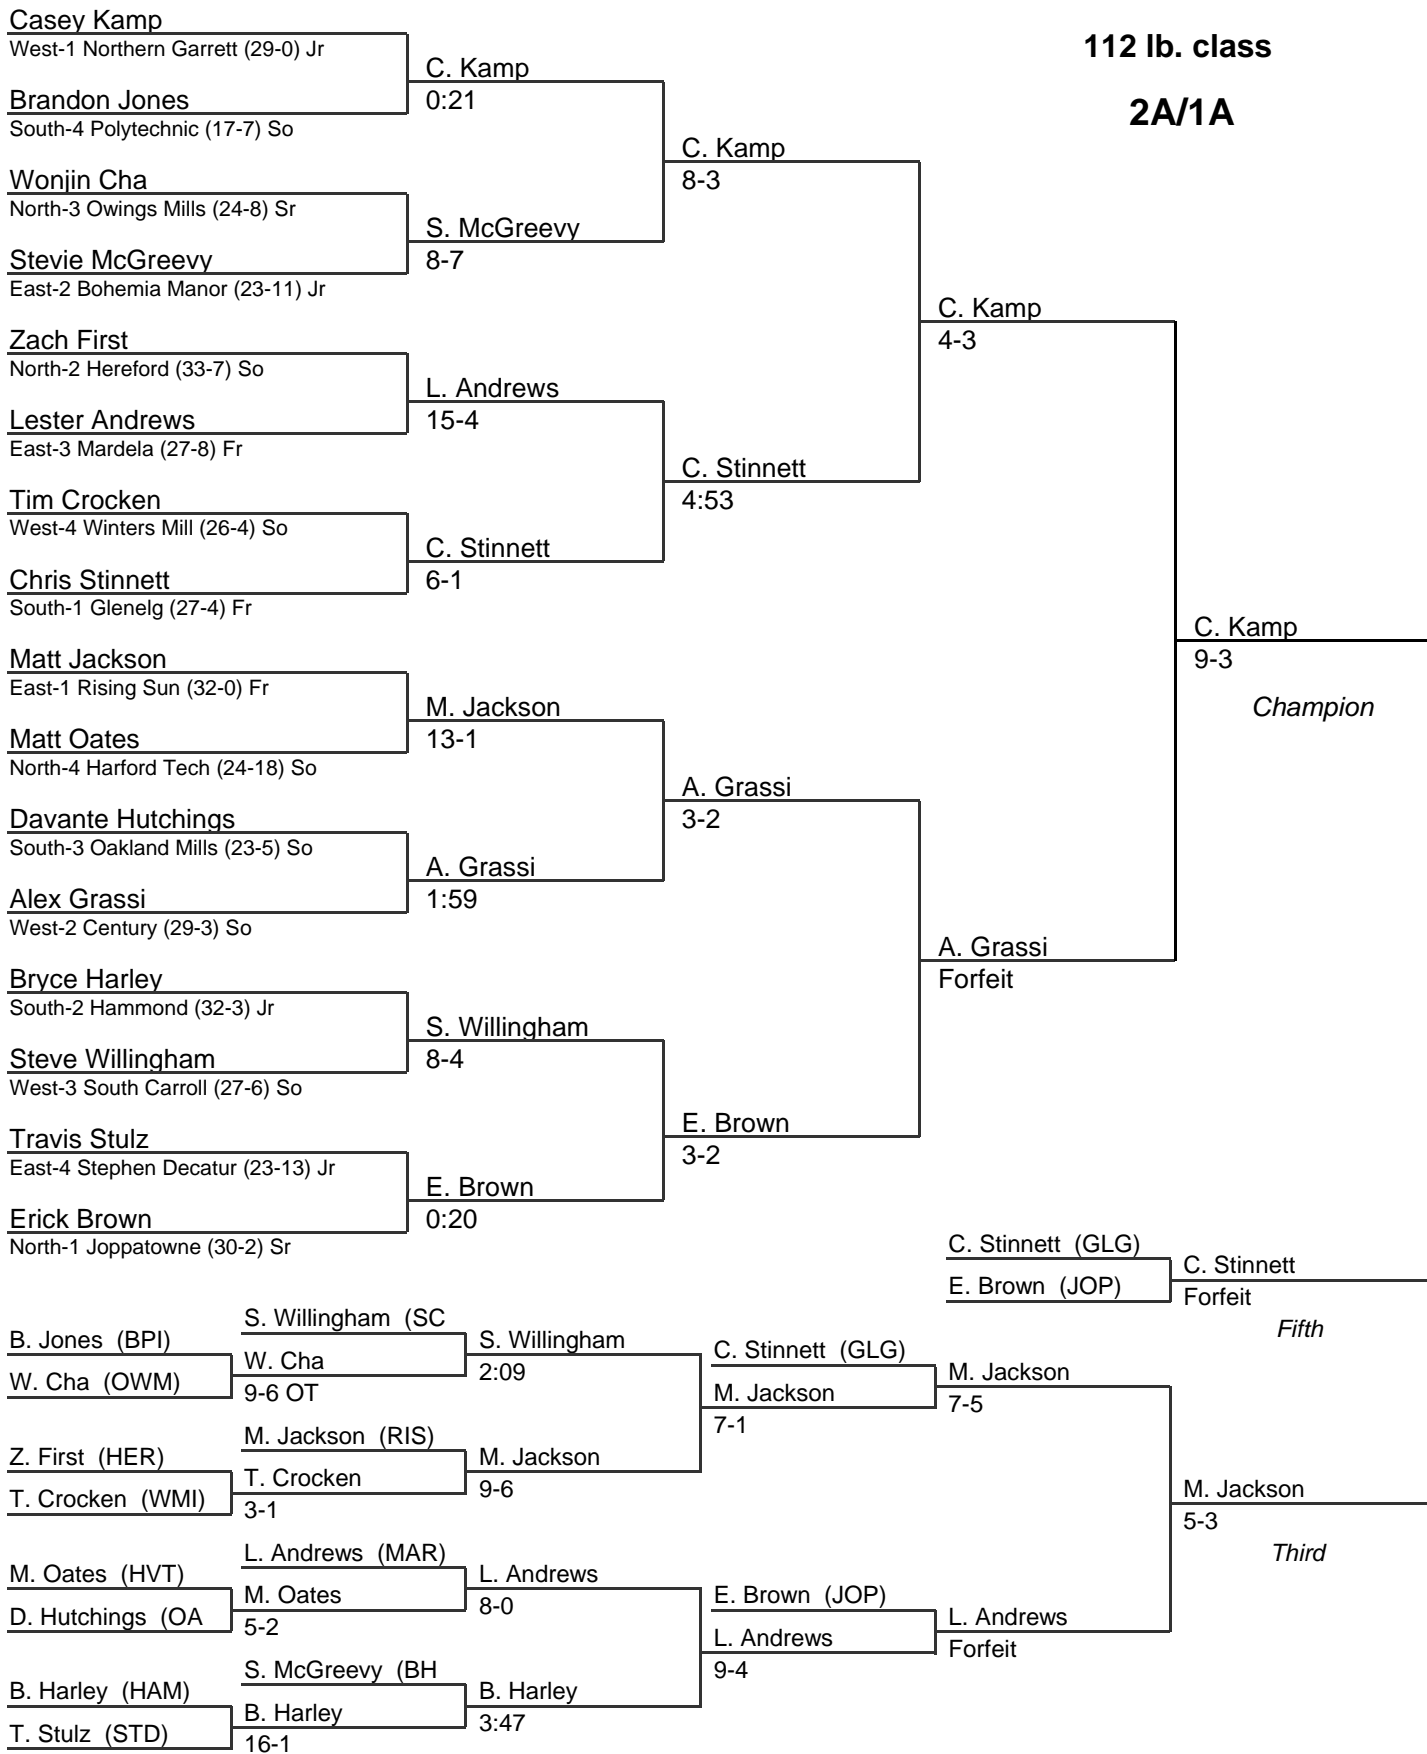

MPSSAA State Wrestling Tournament

2005

103 lb. class

2A/1A

MPSSAA State Wrestling Tournament

2005

112 lb. class

2A/1A