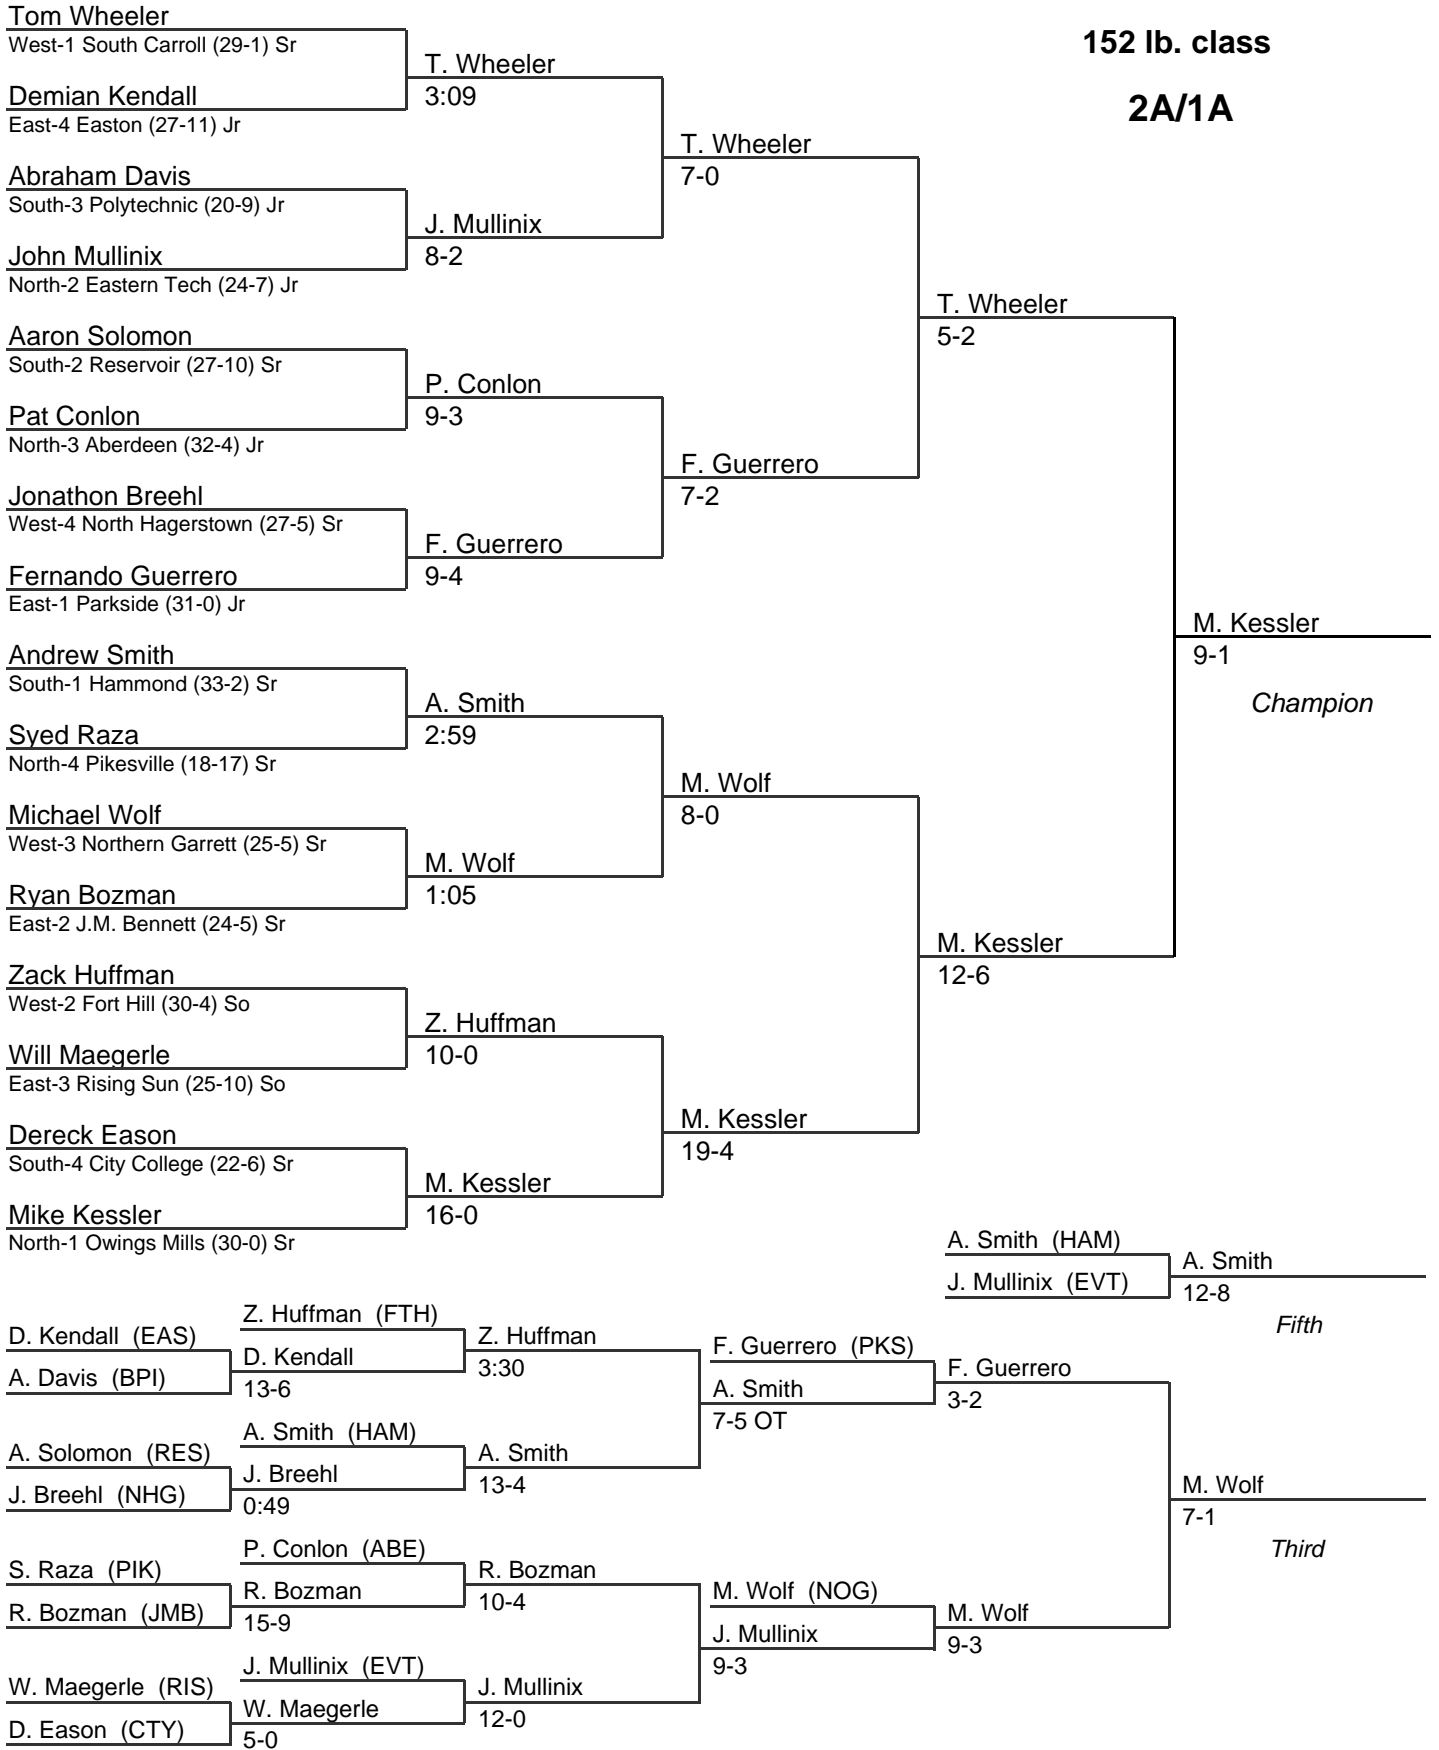

MPSSAA State Wrestling Tournament

2005