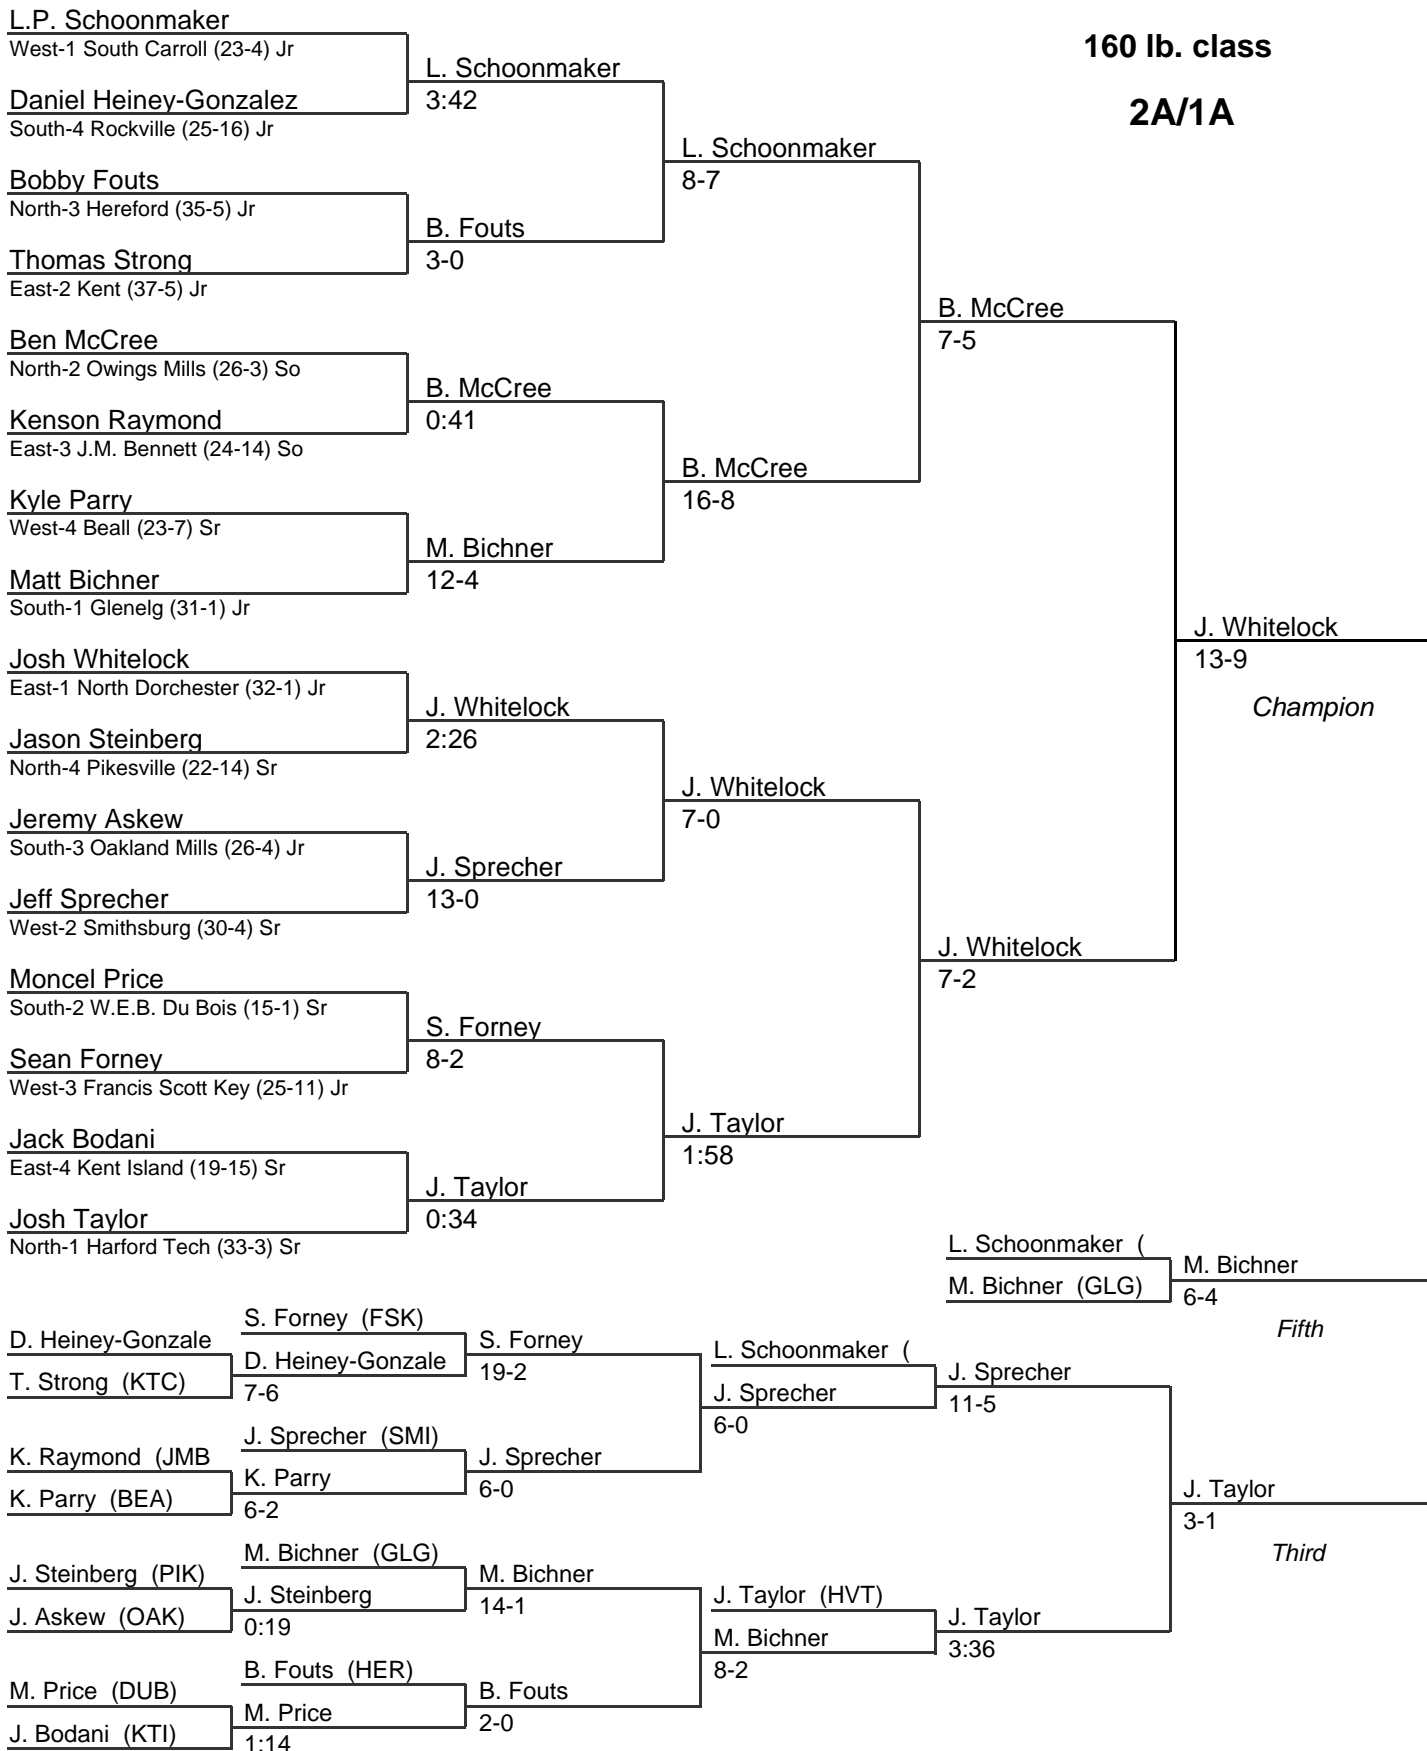

MPSSAA State Wrestling Tournament

2005

160 lb. class

2A/1A