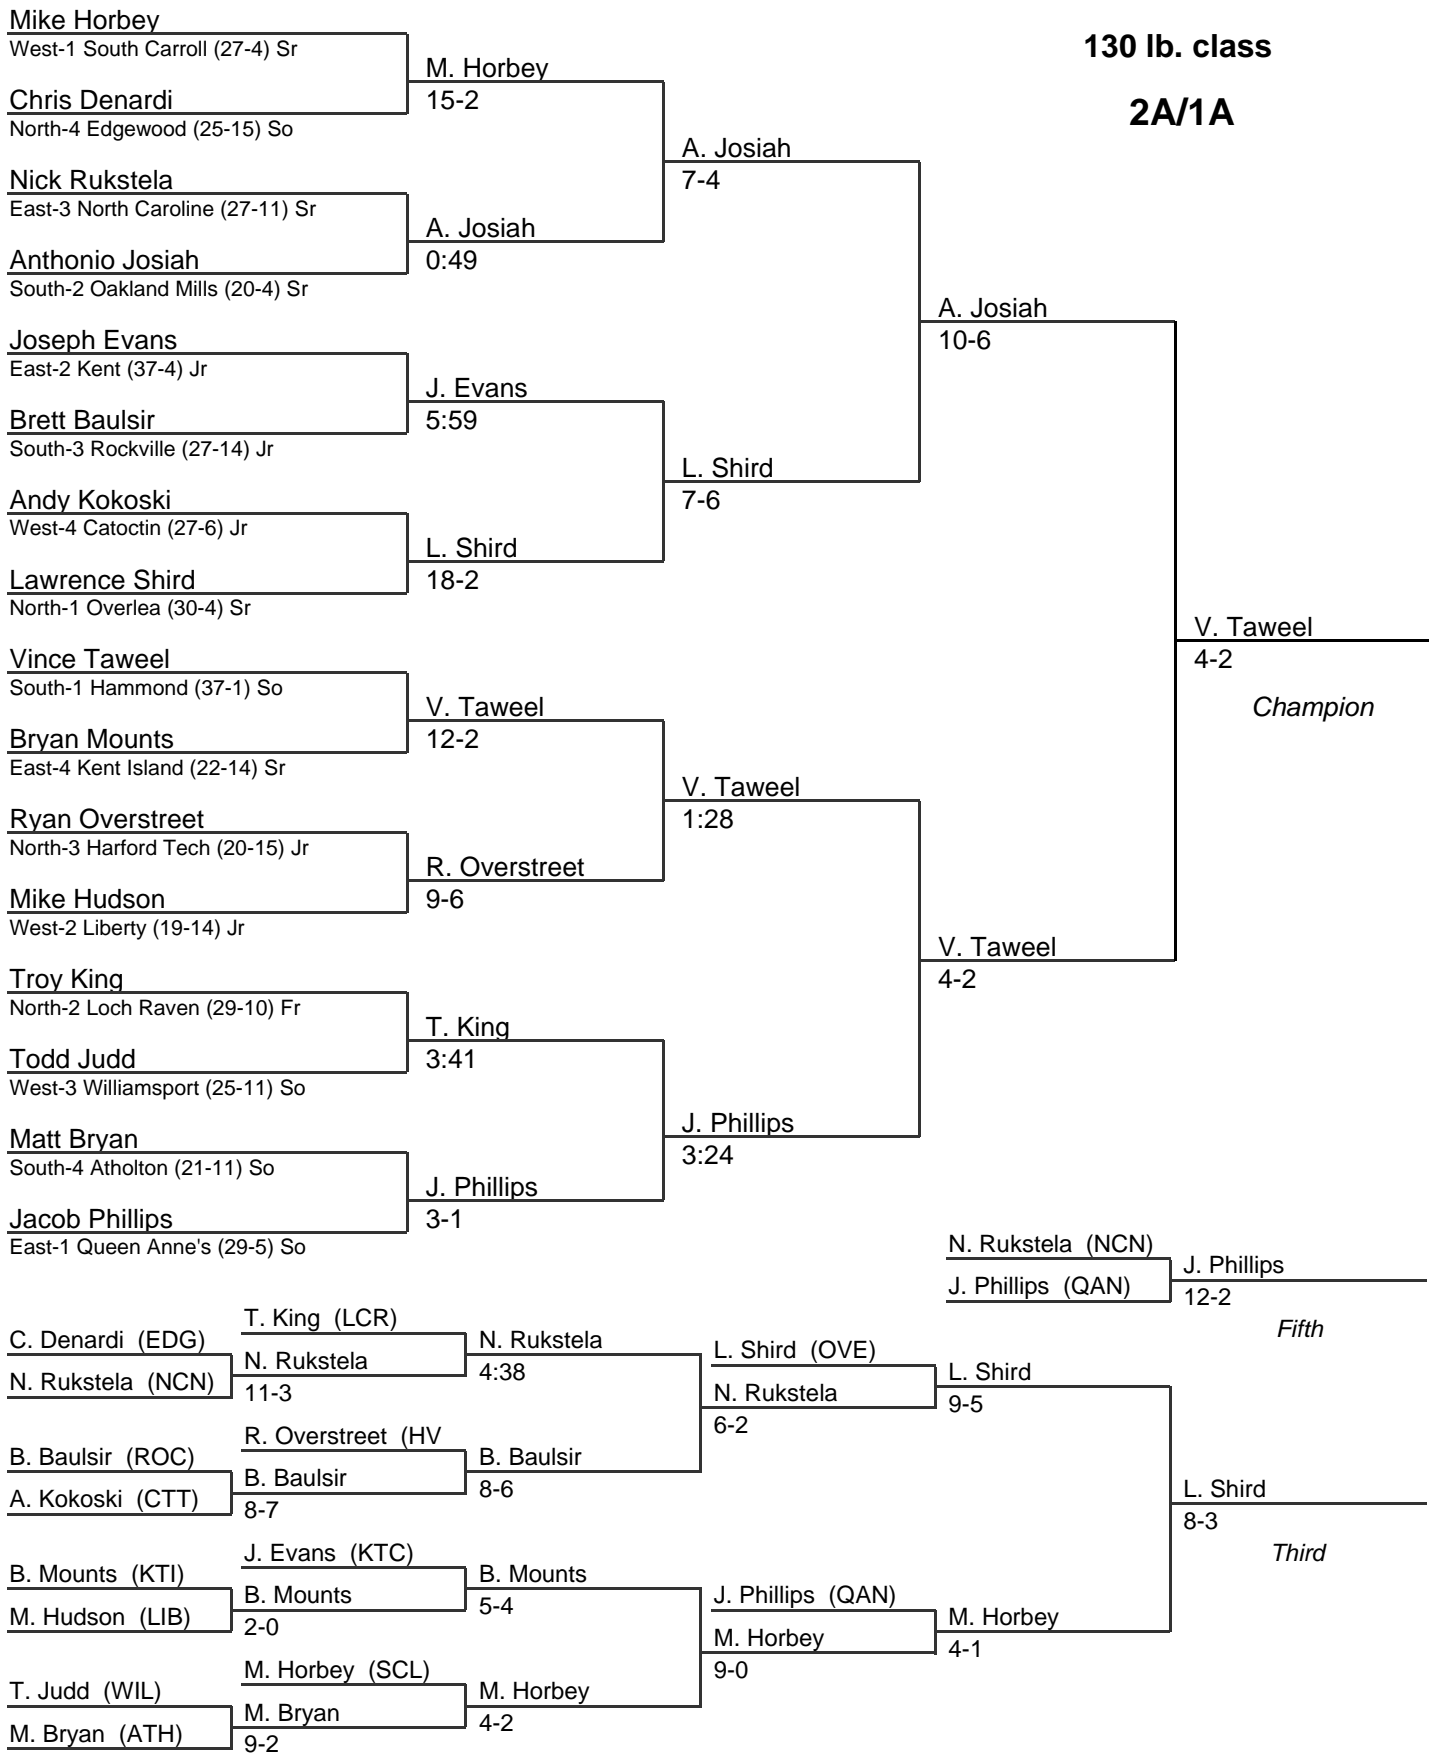

MPSSAA State Wrestling Tournament

2005