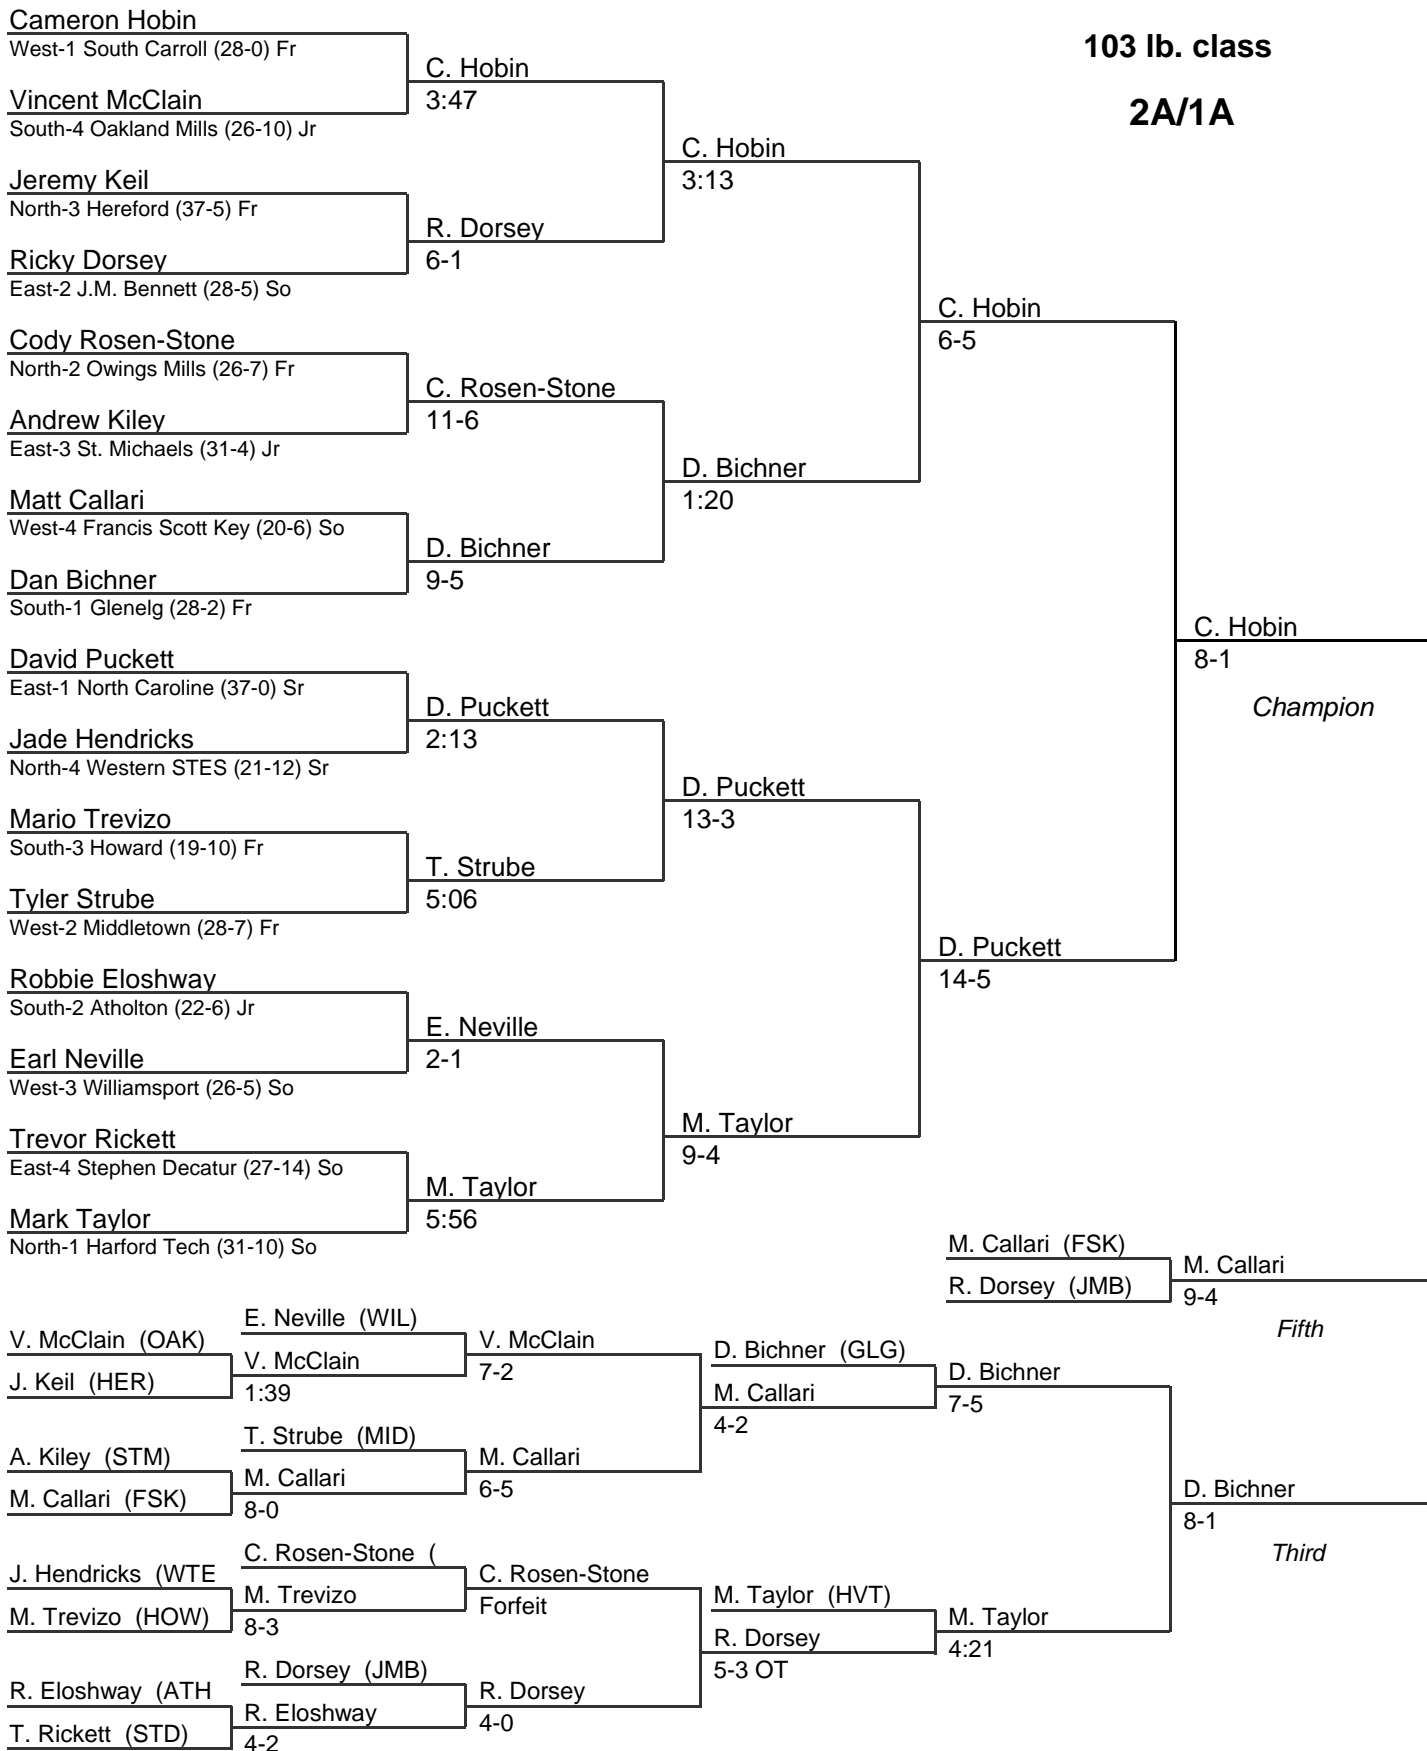

MPSSAA State Wrestling Tournament

2005

103 lb. class

2A/1A

MPSSAA State Wrestling Tournament

2005

112 lb. class

2A/1A